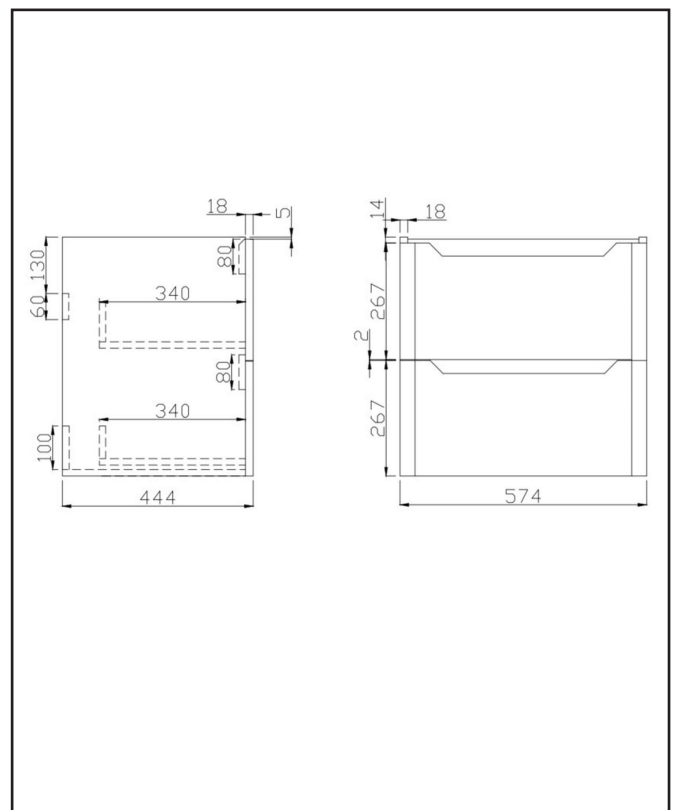

PRODUCT DATA SHEET

Ella 600 Wall Unit

Product Code: ELLA-600WALLUNIT-ANTHRACITE

SCUDO
BEAUTIFUL BATHROOMS

0330 124 7290

sales@scudo.co.uk - www.scudo.co.uk

Scudo is the trading name of Harrison Bathrooms Ltd. Whilst we endeavour to ensure that the product information is accurate we accept no liability for any information given. All images are for illustration purposes only. Product images and specification are subject to change. Measurement are in millimetres and are nominal.

Product Name	ELLA-600WALLUNIT-ANTHRACITE
Product Description	Ella 600 Wall Unit Anthracite
Product Transportation	
Barcode	5060766124841
Country of origin	China
Commodity code	9403609000
Product Measurements	
Product Weight (KG)	24.8
Product Width (mm)	574
Product Height (mm)	550
Product Depth (mm)	444
Product Length (mm)	0
Primary Packed Measurements	
Packaged Weight	26.1
Packed Length	480
Packed Width	610
Packed Height	0
Packaging Weights	
Card (kg)	1.2
Paper (kg)	0
Wood (kg)	0
Plastic (kg)	0.1
Compliance DOP	N/a

General Information	
Construction Material	Melamine
Installation type	Wall Mounted
Colour / Finish	Anthracite
Furniture Attributes	
Supplied Fully Assembled	Yes
Number Of Drawers	2
Number Of Doors	0
Soft Close Doors / Drawers	Yes
Moisture resistant	Yes
Internal Shelves	0
Door Opening Width (mm)	N/a
Draw Opening Distance (mm)	0
Recommended Concealed Cistern	0
False Draws	No
Number of False Draws	No
Can the door be swapped over to open the opposite way	N/a
Which side is the door hinge located	N/a
Compatible Furniture Part Code	Ella
Compatible Basin Part Code	DEEP600
Handles	
Handle Style	Recessed cut out
Handle Finish	N/a
Handle Material	N/a
Number of Handles	2