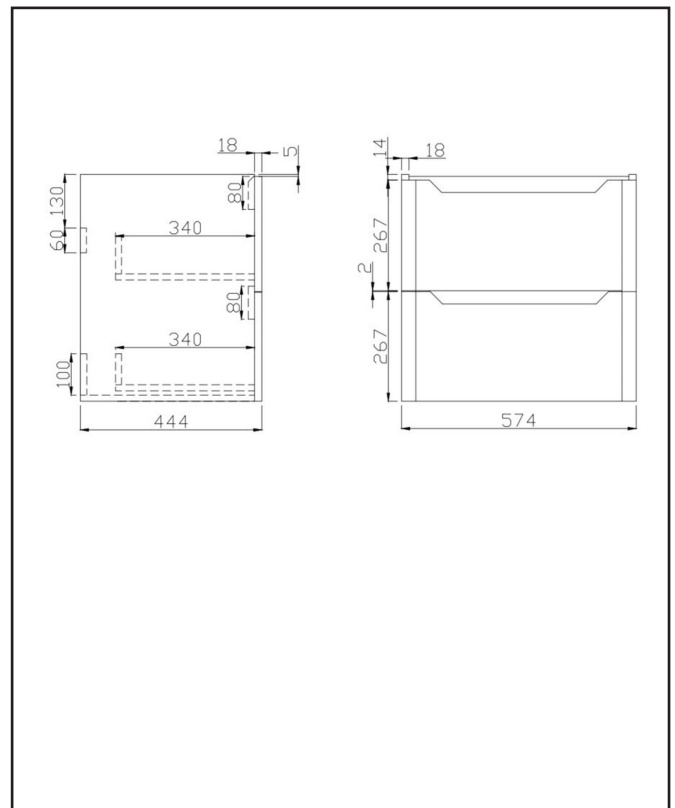

## Ella 600 Wall Unit

Product Code: ELLA-600WALLUNIT-GREEN

**SCUDO**  
BEAUTIFUL BATHROOMS

0330 124 7290

sales@scudo.co.uk - www.scudo.co.uk

Scudo is the trading name of Harrison Bathrooms Ltd. Whilst we endeavour to ensure that the product information is accurate we accept no liability for any information given. All images are for illustration purposes only. Product images and specification are subject to change. Measurement are in millimetres and are nominal.

Product Name	ELLA-600WALLUNIT-GREEN
Product Description	Ella 600 Wall Unit Green
<b>Product Transportation</b>	
Barcode	5060766124865
Country of origin	China
Commodity code	9403609000
<b>Product Measurements</b>	
Product Weight (KG)	24.8
Product Width (mm)	574
Product Height (mm)	550
Product Depth (mm)	444
Product Length (mm)	0
<b>Primary Packed Measurements</b>	
Packaged Weight	26.1
Packed Length	480
Packed Width	610
Packed Height	0
<b>Packaging Weights</b>	
Card (kg)	1.2
Paper (kg)	0
Wood (kg)	0
Plastic (kg)	0.1
Compliance DOP	N/a

<b>General Information</b>	
Construction Material	Melamine
Installation type	Wall Mounted
Colour / Finish	Green
<b>Furniture Attributes</b>	
Supplied Fully Assembled	Yes
Number Of Drawers	2
Number Of Doors	0
Soft Close Doors / Drawers	Yes
Moisture resistant	Yes
Internal Shelves	0
Door Opening Width (mm)	N/a
Draw Opening Distance (mm)	0
Recommended Concealed Cistern	0
False Draws	No
Number of False Draws	No
Can the door be swapped over to open the opposite way	N/a
Which side is the door hinge located	N/a
Compatible Furniture Part Code	Ella
Compatible Basin Part Code	DEEP600
<b>Handles</b>	
Handle Style	Recessed cut out
Handle Finish	N/a
Handle Material	N/a
Number of Handles	2

## Dimensions

(measurements in mm)