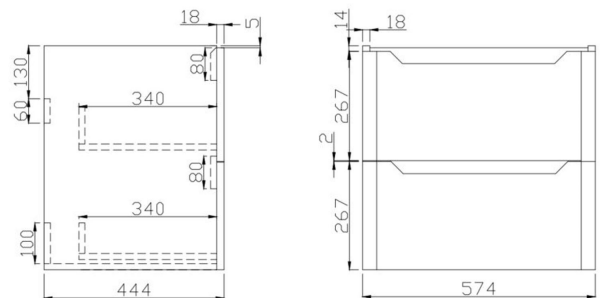

PRODUCT DATA SHEET

Ella 600 Wall Unit

Product Code: ELLA-600WALLUNIT-WHITE

SCUDO
BEAUTIFUL BATHROOMS

0330 124 7290

sales@scudo.co.uk - www.scudo.co.uk

Scudo is the trading name of Harrison Bathrooms Ltd. Whilst we endeavour to ensure that the product information is accurate we accept no liability for any information given. All images are for illustration purposes only. Product images and specification are subject to change. Measurement are in millimetres and are nominal.

Product Name	ELLA-600WALLUNIT-WHITE
Product Description	Ella 600 Wall Unit White
Product Transportation	
Barcode	5060766124872
Country of origin	China
Commodity code	9403609000
Product Measurements	
Product Weight (KG)	24.8
Product Width (mm)	574
Product Height (mm)	550
Product Depth (mm)	444
Product Length (mm)	0
Primary Packed Measurements	
Packaged Weight	26.1
Packed Length	480
Packed Width	610
Packed Height	0
Packaging Weights	
Card (kg)	1.2
Paper (kg)	0
Wood (kg)	0
Plastic (kg)	0.1
Compliance DOP	N/a

General Information	
Construction Material	Melamine
Installation type	Wall Mounted
Colour / Finish	White
Furniture Attributes	
Supplied Fully Assembled	Yes
Number Of Drawers	2
Number Of Doors	0
Soft Close Doors / Drawers	Yes
Moisture resistant	Yes
Internal Shelves	0
Door Opening Width (mm)	N/a
Draw Opening Distance (mm)	0
Recommended Concealed Cistern	0
False Draws	No
Number of False Draws	No
Can the door be swapped over to open the opposite way	N/a
Which side is the door hinge located	N/a
Compatible Furniture Part Code	Ella
Compatible Basin Part Code	DEEP600
Handles	
Handle Style	Recessed cut out
Handle Finish	N/a
Handle Material	N/a
Number of Handles	2