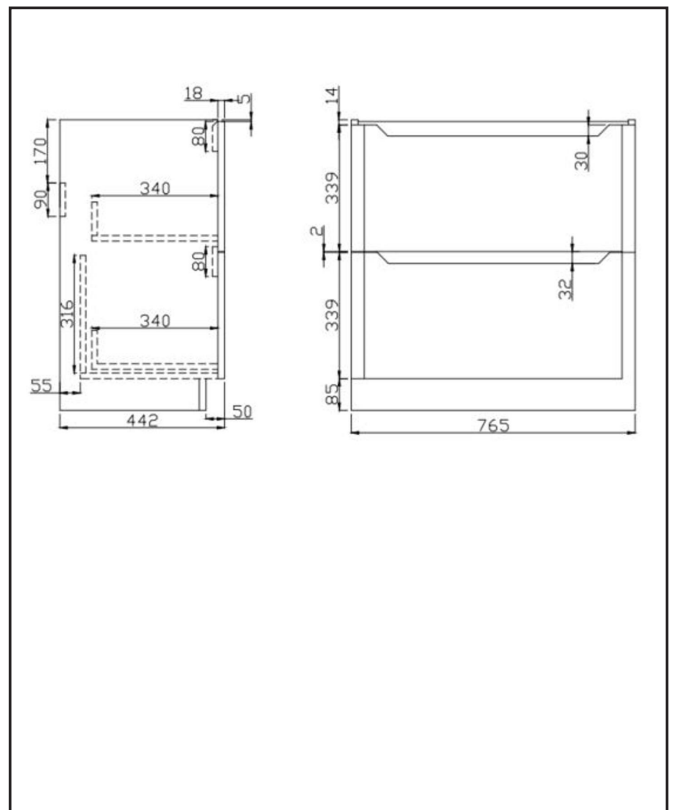

PRODUCT DATA SHEET

Ella 800 Floor Unit

Product Code: ELLA-800FLOORUNIT-ANTHRACITE

SCUDO
BEAUTIFUL BATHROOMS

0330 124 7290

sales@scudo.co.uk - www.scudo.co.uk

Scudo is the trading name of Harrison Bathrooms Ltd. Whilst we endeavour to ensure that the product information is accurate we accept no liability for any information given. All images are for illustration purposes only. Product images and specification are subject to change. Measurement are in millimetres and are nominal.

Product Name	ELLA-800FLOORUNIT-ANTHRACITE
Product Description	Ella 800 Floor Unit Anthracite
Product Transportation	
Barcode	5060766124889
Country of origin	China
Commodity code	9403609000
Product Measurements	
Product Weight (KG)	36
Product Width (mm)	765
Product Height (mm)	780
Product Depth (mm)	442
Product Length (mm)	0
Primary Packed Measurements	
Packaged Weight	38
Packed Length	480
Packed Width	810
Packed Height	0
Packaging Weights	
Card (kg)	1.9
Paper (kg)	0
Wood (kg)	0
Plastic (kg)	0.1
Compliance DOP	N/a

General Information	
Construction Material	Melamine
Installation type	Floor Mounted
Colour / Finish	Anthracite
Furniture Attributes	
Supplied Fully Assembled	Yes
Number Of Drawers	2
Number Of Doors	0
Soft Close Doors / Drawers	Yes
Moisture resistant	Yes
Internal Shelves	0
Door Opening Width (mm)	N/a
Draw Opening Distance (mm)	0
Recommended Concealed Cistern	0
False Draws	No
Number of False Draws	No
Can the door be swapped over to open the opposite way	N/a
Which side is the door hinge located	N/a
Compatible Furniture Part Code	Ella
Compatible Basin Part Code	DEEP800
Handles	
Handle Style	Recessed cut out
Handle Finish	N/a
Handle Material	N/a
Number of Handles	2