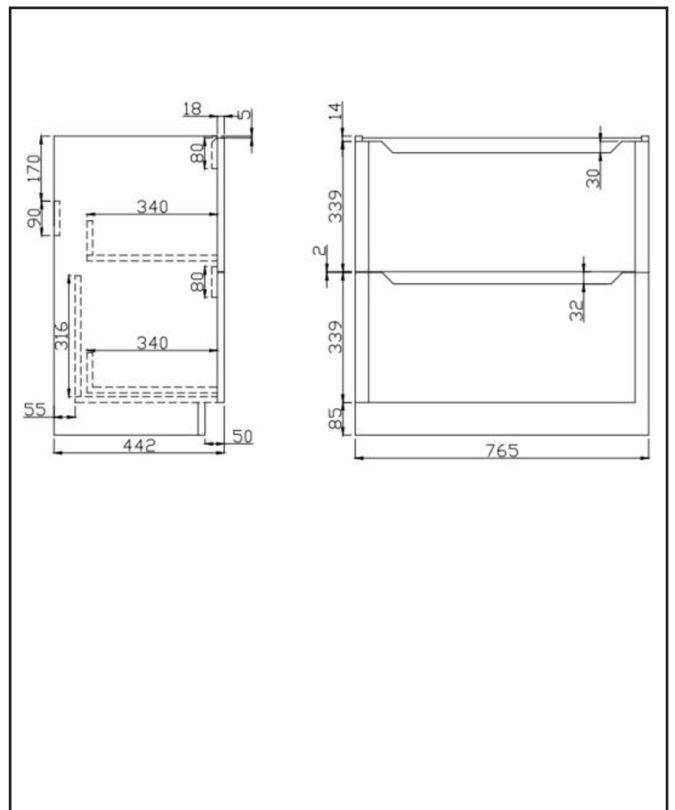

PRODUCT DATA SHEET

Ella 800 Floor Unit

Product Code: ELLA-800FLOORUNIT-BLUE

SCUDO
BEAUTIFUL BATHROOMS

0330 124 7290

sales@scudo.co.uk - www.scudo.co.uk

Scudo is the trading name of Harrison Bathrooms Ltd. Whilst we endeavour to ensure that the product information is accurate we accept no liability for any information given. All images are for illustration purposes only. Product images and specification are subject to change. Measurement are in millimetres and are nominal.

Product Name	ELLA-800FLOORUNIT-BLUE
Product Description	Ella 800 Floor Unit Blue
Product Transportation	
Barcode	5060766124896
Country of origin	China
Commodity code	9403609000
Product Measurements	
Product Weight (KG)	36
Product Width (mm)	765
Product Height (mm)	780
Product Depth (mm)	442
Product Length (mm)	0
Primary Packed Measurements	
Packaged Weight	38
Packed Length	480
Packed Width	810
Packed Height	0
Packaging Weights	
Card (kg)	1.9
Paper (kg)	0
Wood (kg)	0
Plastic (kg)	0.1
Compliance DOP	N/a

General Information	
Construction Material	Melamine
Installation type	Floor Mounted
Colour / Finish	Blue
Furniture Attributes	
Supplied Fully Assembled	Yes
Number Of Drawers	2
Number Of Doors	0
Soft Close Doors / Drawers	Yes
Moisture resistant	Yes
Internal Shelves	0
Door Opening Width (mm)	N/a
Draw Opening Distance (mm)	0
Recommended Concealed Cistern	0
False Draws	No
Number of False Draws	No
Can the door be swapped over to open the opposite way	N/a
Which side is the door hinge located	N/a
Compatible Furniture Part Code	Ella
Compatible Basin Part Code	DEEP800
Handles	
Handle Style	Recessed cut out
Handle Finish	N/a
Handle Material	N/a
Number of Handles	2