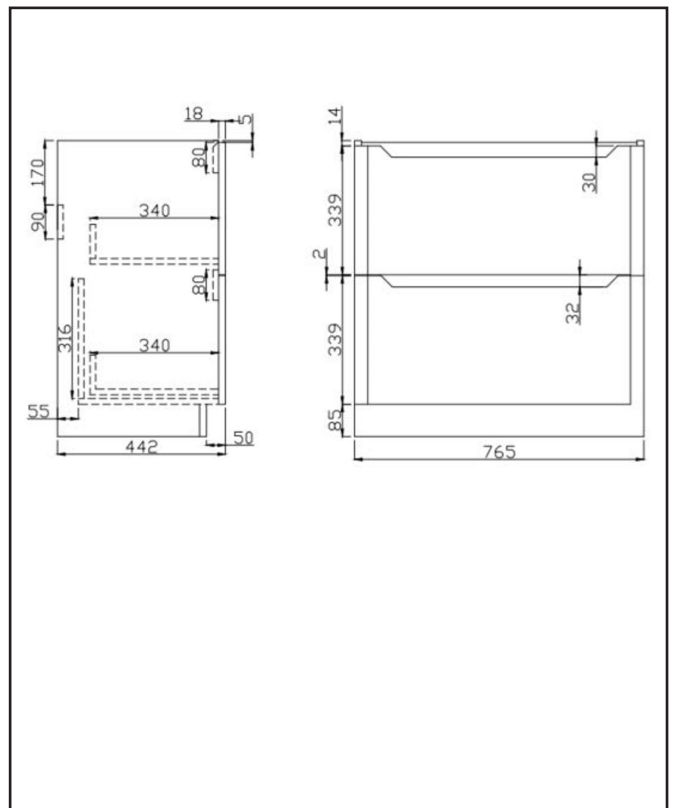

PRODUCT DATA SHEET

Ella 800 Floor Unit

Product Code: ELLA-800FLOORUNIT-GREEN

SCUDO
BEAUTIFUL BATHROOMS

0330 124 7290

sales@scudo.co.uk - www.scudo.co.uk

Scudo is the trading name of Harrison Bathrooms Ltd. Whilst we endeavour to ensure that the product information is accurate we accept no liability for any information given. All images are for illustration purposes only. Product images and specification are subject to change. Measurement are in millimetres and are nominal.

Product Name	ELLA-800FLOORUNIT-GREEN
Product Description	Ella 800 Floor Unit Green
Product Transportation	
Barcode	5060766124902
Country of origin	China
Commodity code	9403609000
Product Measurements	
Product Weight (KG)	36
Product Width (mm)	765
Product Height (mm)	780
Product Depth (mm)	442
Product Length (mm)	0
Primary Packed Measurements	
Packaged Weight	38
Packed Length	480
Packed Width	810
Packed Height	0
Packaging Weights	
Card (kg)	1.9
Paper (kg)	0
Wood (kg)	0
Plastic (kg)	0.1
Compliance DOP	N/a

General Information	
Construction Material	Melamine
Installation type	Floor Mounted
Colour / Finish	Green
Furniture Attributes	
Supplied Fully Assembled	Yes
Number Of Drawers	2
Number Of Doors	0
Soft Close Doors / Drawers	Yes
Moisture resistant	Yes
Internal Shelves	0
Door Opening Width (mm)	N/a
Draw Opening Distance (mm)	0
Recommended Concealed Cistern	0
False Draws	No
Number of False Draws	No
Can the door be swapped over to open the opposite way	N/a
Which side is the door hinge located	N/a
Compatible Furniture Part Code	Ella
Compatible Basin Part Code	DEEP800
Handles	
Handle Style	Recessed cut out
Handle Finish	N/a
Handle Material	N/a
Number of Handles	2