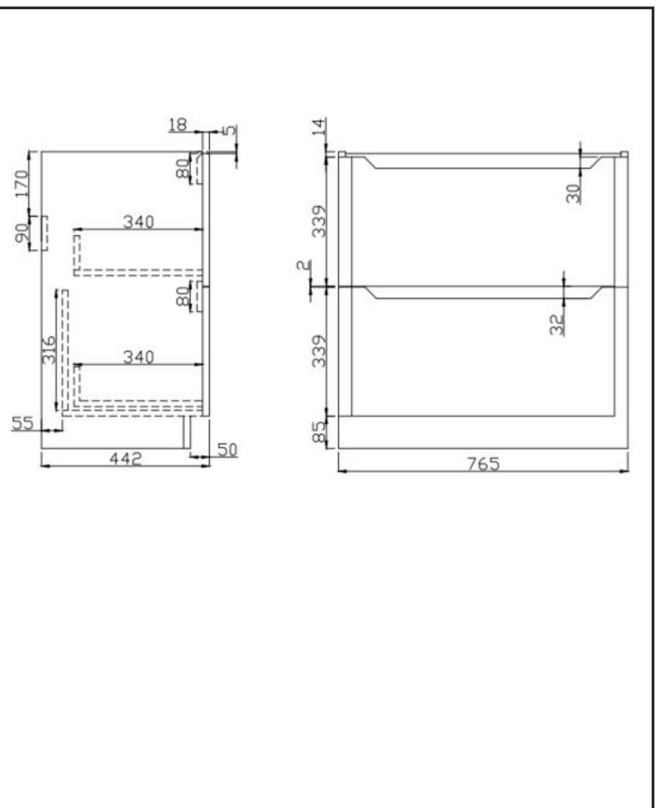

## Ella 800 Floor Unit

Product Code: ELLA-800FLOORUNIT-WHITE

**SCUDO**  
BEAUTIFUL BATHROOMS

0330 124 7290

sales@scudo.co.uk - www.scudo.co.uk

Scudo is the trading name of Harrison Bathrooms Ltd. Whilst we endeavour to ensure that the product information is accurate we accept no liability for any information given. All images are for illustration purposes only. Product images and specification are subject to change. Measurement are in millimetres and are nominal.

Product Name	ELLA-800FLOORUNIT-WHITE
Product Description	Ella 800 Floor Unit White
<b>Product Transportation</b>	
Barcode	5060766124919
Country of origin	China
Commodity code	9403609000
<b>Product Measurements</b>	
Product Weight (KG)	36
Product Width (mm)	765
Product Height (mm)	780
Product Depth (mm)	442
Product Length (mm)	0
<b>Primary Packed Measurements</b>	
Packaged Weight	38
Packed Length	480
Packed Width	810
Packed Height	0
<b>Packaging Weights</b>	
Card (kg)	1.9
Paper (kg)	0
Wood (kg)	0
Plastic (kg)	0.1
Compliance DOP	N/a

<b>General Information</b>	
Construction Material	Melamine
Installation type	Floor Mounted
Colour / Finish	White
<b>Furniture Attributes</b>	
Supplied Fully Assembled	Yes
Number Of Drawers	2
Number Of Doors	0
Soft Close Doors / Drawers	Yes
Moisture resistant	Yes
Internal Shelves	0
Door Opening Width (mm)	N/a
Draw Opening Distance (mm)	0
Recommended Concealed Cistern	0
False Draws	No
Number of False Draws	No
Can the door be swapped over to open the opposite way	N/a
Which side is the door hinge located	N/a
Compatible Furniture Part Code	Ella
Compatible Basin Part Code	DEEP800
<b>Handles</b>	
Handle Style	Recessed cut out
Handle Finish	N/a
Handle Material	N/a
Number of Handles	2

**Dimensions**  
(measurements in mm)