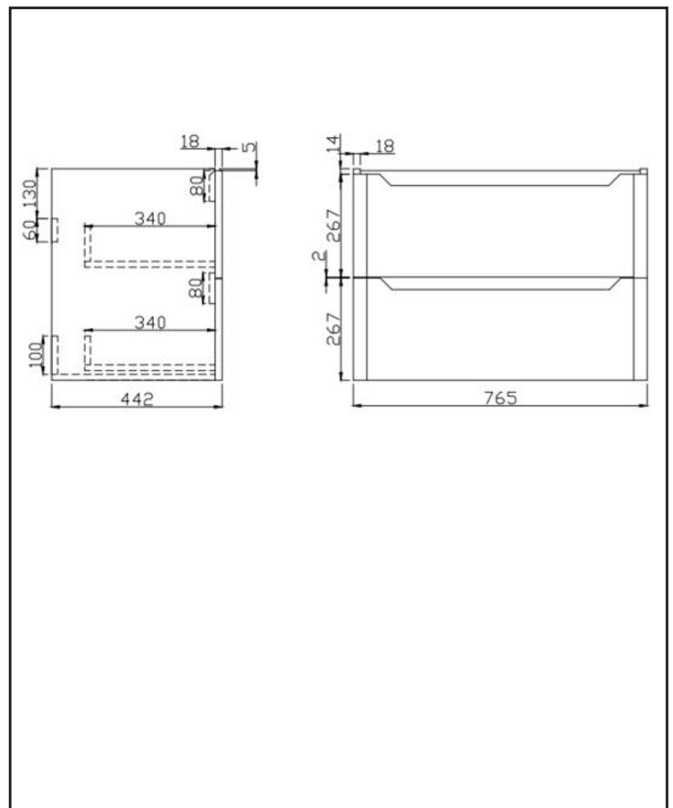

PRODUCT DATA SHEET

Ella 800 Wall Unit

Product Code: ELLA-800WALLUNIT-GREEN

SCUDO
BEAUTIFUL BATHROOMS

0330 124 7290

sales@scudo.co.uk - www.scudo.co.uk

Scudo is the trading name of Harrison Bathrooms Ltd. Whilst we endeavour to ensure that the product information is accurate we accept no liability for any information given. All images are for illustration purposes only. Product images and specification are subject to change. Measurement are in millimetres and are nominal.

Product Name	ELLA-800WALLUNIT-GREEN
Product Description	Ella 800 Wall Unit Green
Product Transportation	
Barcode	5060766124940
Country of origin	China
Commodity code	9403609000
Product Measurements	
Product Weight (KG)	31.8
Product Width (mm)	765
Product Height (mm)	550
Product Depth (mm)	442
Product Length (mm)	0
Primary Packed Measurements	
Packaged Weight	33.05
Packed Length	500
Packed Width	810
Packed Height	0
Packaging Weights	
Card (kg)	1.15
Paper (kg)	0
Wood (kg)	0
Plastic (kg)	0.1
Compliance DOP	N/a

General Information	
Construction Material	Melamine
Installation type	Wall Mounted
Colour / Finish	Green
Furniture Attributes	
Supplied Fully Assembled	Yes
Number Of Drawers	2
Number Of Doors	0
Soft Close Doors / Drawers	Yes
Moisture resistant	Yes
Internal Shelves	0
Door Opening Width (mm)	N/a
Draw Opening Distance (mm)	0
Recommended Concealed Cistern	0
False Draws	No
Number of False Draws	No
Can the door be swapped over to open the opposite way	N/a
Which side is the door hinge located	N/a
Compatible Furniture Part Code	Ella
Compatible Basin Part Code	DEEP800
Handles	
Handle Style	Recessed cut out
Handle Finish	N/a
Handle Material	N/a
Number of Handles	2