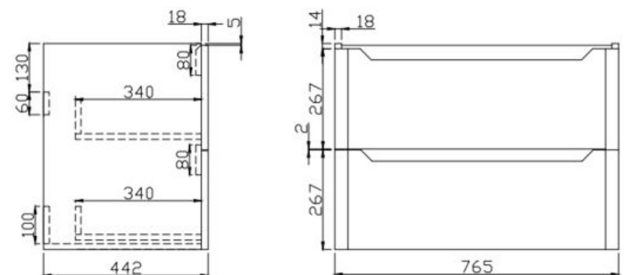

PRODUCT DATA SHEET

Ella 800 Wall Unit

Product Code: ELLA-800WALLUNIT-WHITE

SCUDO
BEAUTIFUL BATHROOMS

0330 124 7290

sales@scudo.co.uk - www.scudo.co.uk

Scudo is the trading name of Harrison Bathrooms Ltd. Whilst we endeavour to ensure that the product information is accurate we accept no liability for any information given. All images are for illustration purposes only. Product images and specification are subject to change. Measurement are in millimetres and are nominal.

Product Name	ELLA-800WALLUNIT-WHITE
Product Description	Ella 800 Wall Unit White
Product Transportation	
Barcode	5060766124957
Country of origin	China
Commodity code	9403609000
Product Measurements	
Product Weight (KG)	31.8
Product Width (mm)	765
Product Height (mm)	550
Product Depth (mm)	442
Product Length (mm)	0
Primary Packed Measurements	
Packaged Weight	33.05
Packed Length	500
Packed Width	810
Packed Height	0
Packaging Weights	
Card (kg)	1.15
Paper (kg)	0
Wood (kg)	0
Plastic (kg)	0.1
Compliance DOP	N/a

General Information	
Construction Material	Melamine
Installation type	Wall Mounted
Colour / Finish	White
Furniture Attributes	
Supplied Fully Assembled	Yes
Number Of Drawers	2
Number Of Doors	0
Soft Close Doors / Drawers	Yes
Moisture resistant	Yes
Internal Shelves	0
Door Opening Width (mm)	N/a
Draw Opening Distance (mm)	0
Recommended Concealed Cistern	0
False Draws	No
Number of False Draws	No
Can the door be swapped over to open the opposite way	N/a
Which side is the door hinge located	N/a
Compatible Furniture Part Code	Ella
Compatible Basin Part Code	DEEP800
Handles	
Handle Style	Recessed cut out
Handle Finish	N/a
Handle Material	N/a
Number of Handles	2