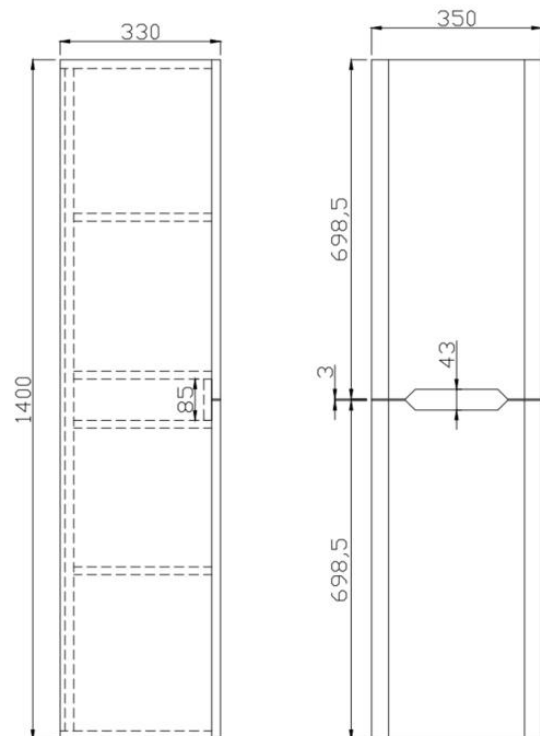

PRODUCT DATA SHEET

Ella Tall Cabinet

Product Code: ELLA-TALLBOY-ANTHRACITE

SCUDO
BEAUTIFUL BATHROOMS

0330 124 7290

sales@scudo.co.uk - www.scudo.co.uk

Scudo is the trading name of Harrison Bathrooms Ltd. Whilst we endeavour to ensure that the product information is accurate we accept no liability for any information given. All images are for illustration purposes only. Product images and specification are subject to change. Measurement are in millimetres and are nominal.

Product Name	ELLA-TALLBOY-ANTHRACITE
Product Description	Ella 1400 Tall Boy Anthracite
Product Transportation	
Barcode	5060766124964
Country of origin	China
Commodity code	9403609000
Product Measurements	
Product Weight (KG)	15
Product Width (mm)	350
Product Height (mm)	1400
Product Depth (mm)	330
Product Length (mm)	0
Primary Packed Measurements	
Packaged Weight	16.2
Packed Length	370
Packed Width	1420
Packed Height	0
Packaging Weights	
Card (kg)	1.1
Paper (kg)	0
Wood (kg)	0
Plastic (kg)	0.1
Compliance DOP	N/a

General Information	
Construction Material	Melamine
Installation type	Wall Mounted
Colour / Finish	Anthracite
Furniture Attributes	
Supplied Fully Assembled	Yes
Number Of Drawers	0
Number Of Doors	2
Soft Close Doors / Drawers	Yes
Moisture resistant	Yes
Internal Shelves	1
Door Opening Width (mm)	312
Draw Opening Distance (mm)	0
Recommended Concealed Cistern	0
False Draws	No
Number of False Draws	No
Can the door be swapped over to open the opposite way	Yes
Which side is the door hinge located	Not Factory Fixed
Compatible Furniture Part Code	Ella
Compatible Basin Part Code	N/a
Handles	
Handle Style	Recessed cut out
Handle Finish	N/a
Handle Material	N/a
Number of Handles	2

Dimensions
(measurements in mm)

LIFETIME GUARANTEE

We are confident in our products and we want our customer to be, we proudly give a lifetime guarantee on our taps and showers, further details can be found on our website