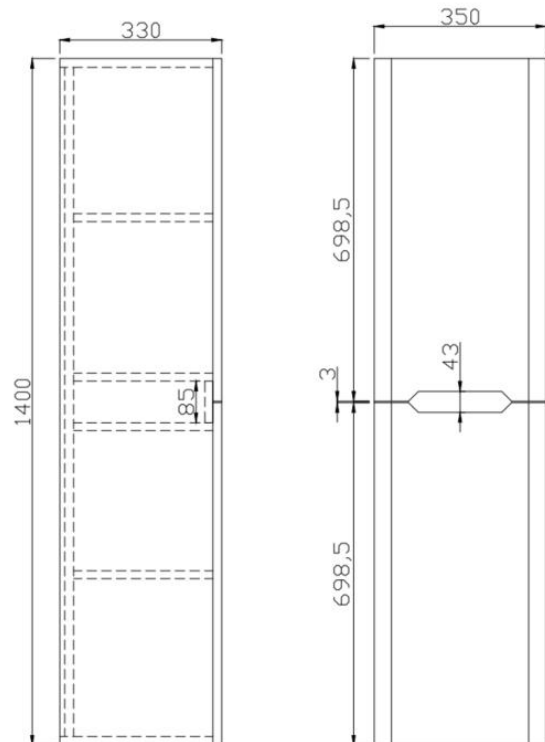

PRODUCT DATA SHEET

Ella Tall Cabinet

Product Code: ELLA-TALLBOY-BLUE

SCUDO
BEAUTIFUL BATHROOMS

0330 124 7290

sales@scudo.co.uk - www.scudo.co.uk

Scudo is the trading name of Harrison Bathrooms Ltd. Whilst we endeavour to ensure that the product information is accurate we accept no liability for any information given. All images are for illustration purposes only. Product images and specification are subject to change. Measurement are in millimetres and are nominal.

Product Name	ELLA-TALLBOY-BLUE
Product Description	Ella 1400 Tall Boy Blue
Product Transportation	
Barcode	5060766124971
Country of origin	China
Commodity code	9403609000
Product Measurements	
Product Weight (KG)	15
Product Width (mm)	350
Product Height (mm)	1400
Product Depth (mm)	330
Product Length (mm)	0
Primary Packed Measurements	
Packaged Weight	16.2
Packed Length	370
Packed Width	1420
Packed Height	0
Packaging Weights	
Card (kg)	1.05
Paper (kg)	0
Wood (kg)	0
Plastic (kg)	0.15
Compliance DOP	N/a

General Information	
Construction Material	Melamine
Installation type	Wall Mounted
Colour / Finish	Blue
Furniture Attributes	
Supplied Fully Assembled	Yes
Number Of Drawers	0
Number Of Doors	2
Soft Close Doors / Drawers	Yes
Moisture resistant	Yes
Internal Shelves	1
Door Opening Width (mm)	312
Draw Opening Distance (mm)	0
Recommended Concealed Cistern	0
False Draws	No
Number of False Draws	No
Can the door be swapped over to open the opposite way	Yes
Which side is the door hinge located	Not Factory fixed
Compatible Furniture Part Code	Ella
Compatible Basin Part Code	N/a
Handles	
Handle Style	Recessed cut out
Handle Finish	N/a
Handle Material	N/a
Number of Handles	2