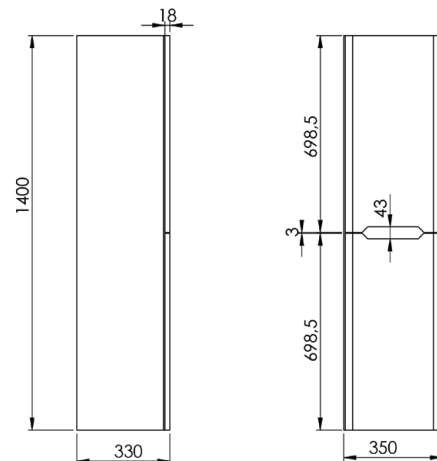

PRODUCT DATA SHEET

Ella Tall Cabinet

Product Code: ELLA-TALLBOY-WHITE

SCUDO
BEAUTIFUL BATHROOMS

0330 124 7290

sales@scudo.co.uk - www.scudo.co.uk

Scudo is the trading name of Harrison Bathrooms Ltd. Whilst we endeavour to ensure that the product information is accurate we accept no liability for any information given. All images are for illustration purposes only. Product images and specification are subject to change. Measurement are in millimetres and are nominal.

Product Name	ELLA-TALLBOY-WHITE
Product Description	Ella 1400 Tall Boy White
Product Transportation	
Barcode	5060766124995
Country of origin	China
Commodity code	9403609000
Product Measurements	
Product Weight (KG)	15
Product Width (mm)	350
Product Height (mm)	1400
Product Depth (mm)	330
Product Length (mm)	0
Primary Packed Measurements	
Packaged Weight	16.2
Packed Length	370
Packed Width	1420
Packed Height	0
Packaging Weights	
Card (kg)	1.05
Paper (kg)	0
Wood (kg)	0
Plastic (kg)	0.15
Compliance DOP	N/a

General Information	
Construction Material	Melamine
Installation type	Wall Mounted
Colour / Finish	White
Furniture Attributes	
Supplied Fully Assembled	Yes
Number Of Drawers	0
Number Of Doors	2
Soft Close Doors / Drawers	Yes
Moisture resistant	Yes
Internal Shelves	1
Door Opening Width (mm)	312
Draw Opening Distance (mm)	N/a
Recommended Concealed Cistern	N/a
False Draws	No
Number of False Draws	No
Can the door be swapped over to open the opposite way	Yes
Which side is the door hinge located	Not Factory Fixed
Compatible Furniture Part Code	Ella
Compatible Basin Part Code	N/a
Handles	
Handle Style	Recessed cut out
Handle Finish	N/a
Handle Material	N/a
Number of Handles	2