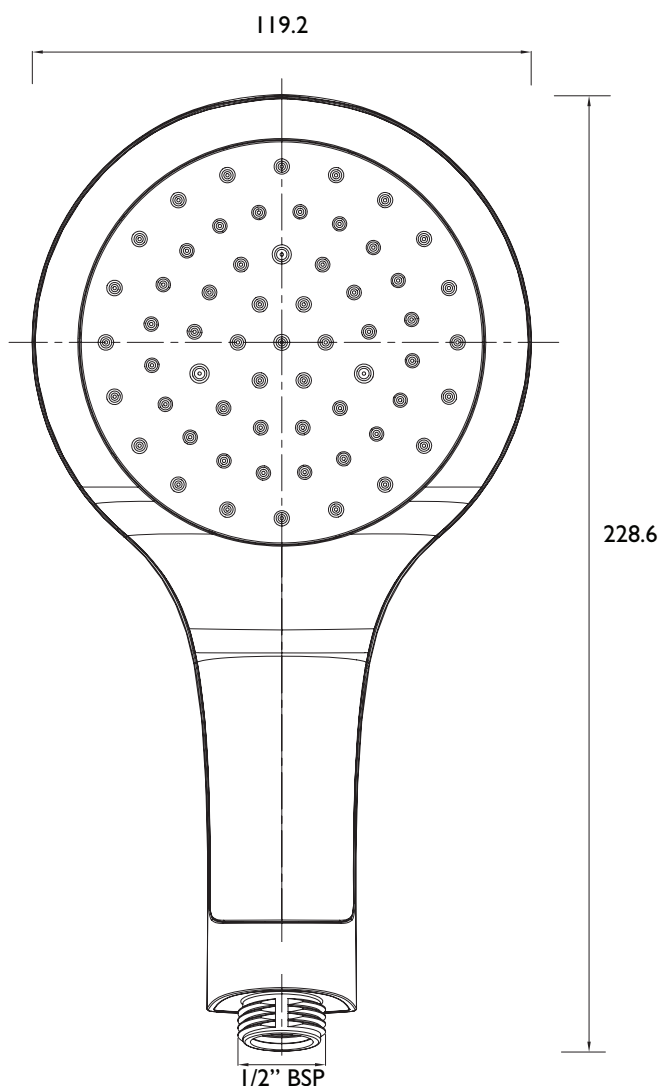

EVC HAND03 C

Accessories EVO Large Single Function Rub Clean Handset Chrome Plated

Specification

Main Construction Material:	Plastic
Connection Inlet:	G 1/2"
Contemporary or Traditional:	Contemporary
Finish Colour:	Chrome
Left or Right Handed:	Both
Maximum Static Pressure: (bar)	10
Rub Clean Handset:	Yes

Dimensions (measurements in mm)

Features:

- Flow regulator accurate to +/- 10%
- Supplied with 1 x 8 l/min flow regulator (fitted)
- Single function
- Rub clean nozzles
- Chrome plated to BS EN 248

Product Certifications: