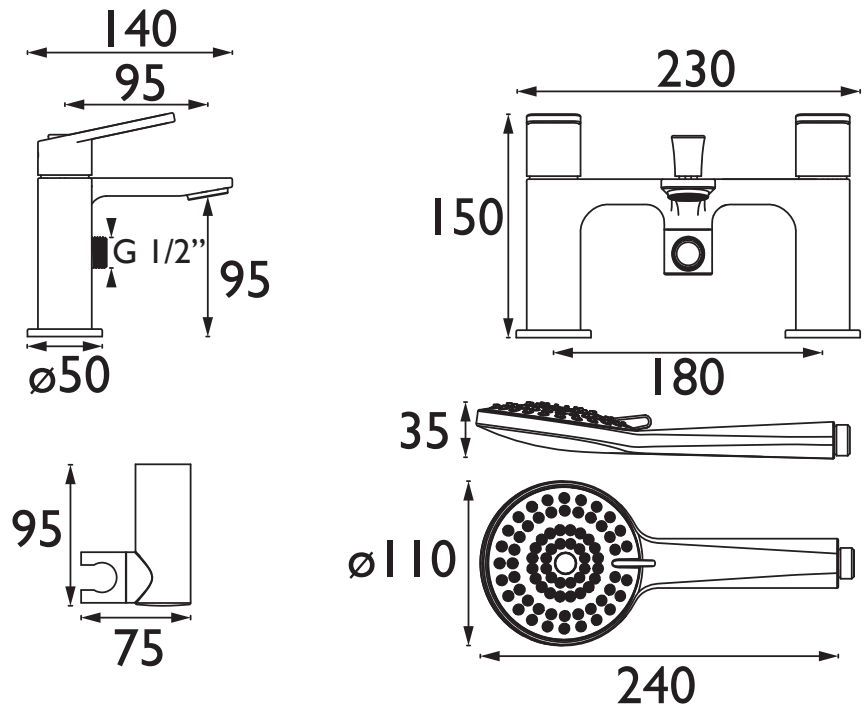

### Features:

- Long life 1/4 turn ceramic disc valves for added durability and smooth control.
- Robust metal fixing nut to secure the tap in place reducing the risk of loosening over time.
- On-trend brushed brass finish to make a statement in your bathroom.
- Rub clean handset - limescale and debris build-up is quickly and easily removed by rubbing a finger or a cloth over the nozzles.
- 10-year parts and 1 year labour guarantee for peace of mind.
- Also available in chrome, black and gun metal.
- Co-ordinating Bathroom taps, Recess shower and Accessories available.

### Specification

<b>Product Type:</b>	Bathroom Taps
<b>Main Construction Material:</b>	Brass
<b>Mount Type:</b>	Deck
<b>Handle Type:</b>	Flat Angled
<b>Connection Inlet:</b>	3/4" BSP
<b>Connection Outlet:</b>	M24 Recessed Honeycomb Aerator
<b>Number of Tap Holes:</b>	2
<b>Valve/Cartridge Type:</b>	3/4" Short Stem Ceramic Disc Valve
<b>Plumbing System Requirements:</b>	Suitable for all plumbing systems
<b>Minimum Dynamic Pressure (bar):</b>	0.3 bar
<b>Maximum Dynamic Pressure (bar):</b>	5 bar
<b>Maximum Hot Water Temperature °C:</b>	60°C
<b>Maximum Static Pressure (bar):</b>	10 bar
<b>Flow Type:</b>	Single
<b>Isolation Included:</b>	No

### Dimensions (measurements in mm)