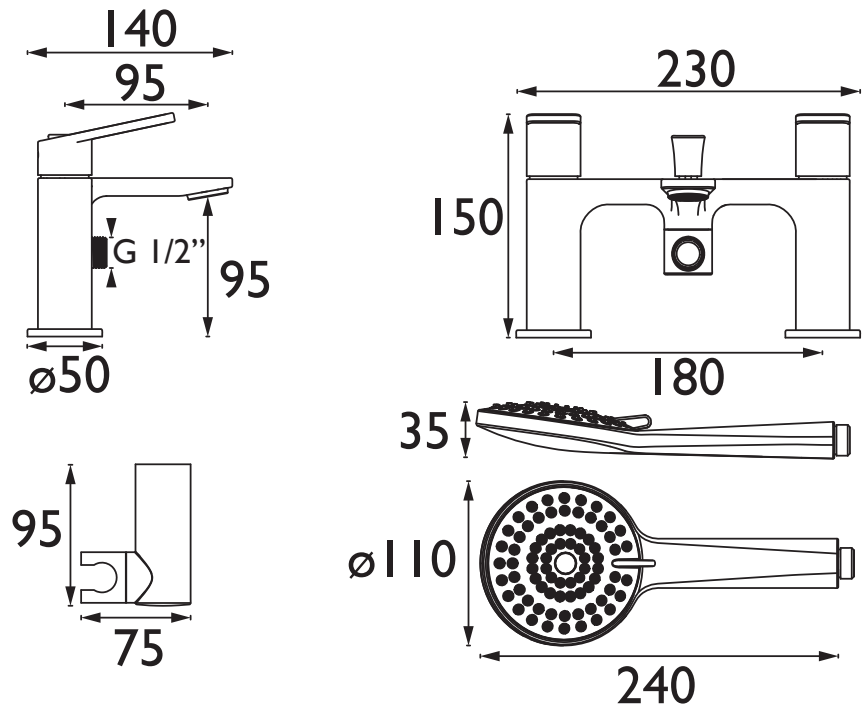

FRM BSM BLK

FRAMMENTO Tap Range Frammento Bath Shower Mixer Black

Features:

- Long life 1/4 turn ceramic disc valves for added durability and smooth control.
- Robust metal fixing nut to secure the tap in place reducing the risk of loosening over time.
- On-trend matt black finish to make a statement in your bathroom.
- Rub clean handset - limescale and debris build-up is quickly and easily removed by rubbing a finger or a cloth over the nozzles.
- 10-year parts and 1 year labour guarantee for peace of mind.
- Also available in chrome, brushed brass and gun metal.
- Co-ordinating Bathroom taps, Recess shower and Accessories available.

Product Certifications:

Specification

Product Type:	Bathroom Taps
Main Construction Material:	Brass
Mount Type:	Deck
Handle Type:	Flat Angled
Connection Inlet:	3/4" BSP
Connection Outlet:	M24 Recessed Honeycomb Aerator
Number of Tap Holes:	2
Valve/Cartridge Type:	3/4" Short Stem Ceramic Disc Valve
Plumbing System Requirements:	Suitable for all plumbing systems
Minimum Dynamic Pressure (bar):	0.3 bar
Maximum Dynamic Pressure (bar):	5 bar
Maximum Hot Water Temperature °C:	60°C
Maximum Static Pressure (bar):	10 bar
Flow Type:	Single
Isolation Included:	No

Dimensions (measurements in mm)

Flow Rates (l/min)

System Pressure (bar)	0.3	0.5	1	2	3	5
Through Bath Filler (mixed)	9.6	15.8	23.4	33.4	40.7	52.5
Through Handset (mixed)	3.9	5.1	7.5	11	14	18.6

TECHNICAL
DATA
SHEET