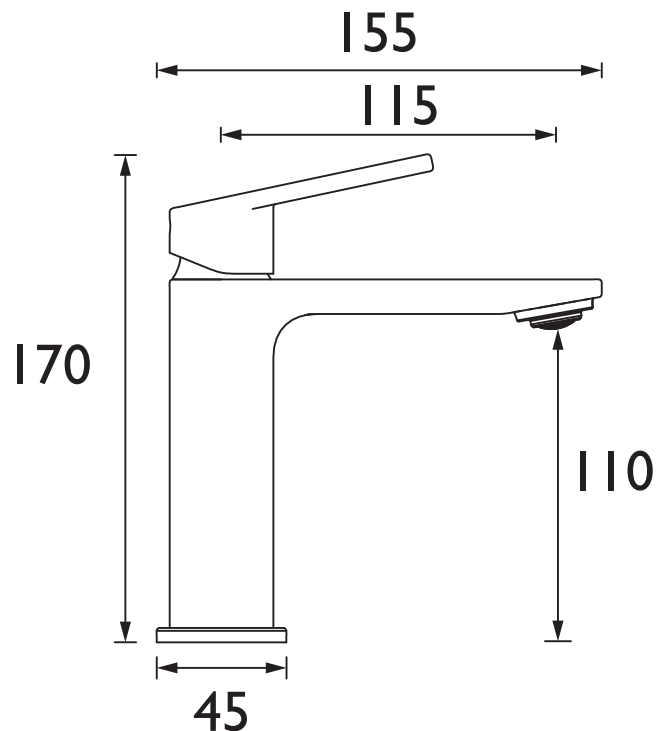

FRM ES BAS BLK

FRAMMENTO Tap Range Frammento Eco Start Basin Mixer with Clicker Waste Black

Features:

- Eco Start technology saves energy by having cold water as the default central start position of the tap handle. Hot water is only activated when the tap lever is moved from the central position, so your boiler is not unnecessarily fired up.
- This tap has a flow regulator, which limits the flow of water to 5 litres per minute, reducing the amount of water you use.
- Long life ceramic cartridge for added durability and smooth control.
- Everything you need in the box including flexible tails and clicker waste so nothing to buy separately.
- On-trend matt black finish to make a statement in your bathroom or WC.
- 10-year parts and 1 year labour guarantee for peace of mind.
- Also available in chrome, brushed brass and gun metal.
- Co-ordinating Bathroom taps and Recess shower available.

Product Certifications:

Specification

Product Type:	Bathroom Taps
Main Construction Material:	Brass
Mount Type:	Deck
Handle Type:	Flat Angled
Connection Inlet:	1/2" BSP Flexible Tails
Connection Outlet:	M24 Coin Slot 5lpm Aerator
Number of Tap Holes:	1
Valve/Cartridge Type:	28mm Cold Start Upper Seal Cartridge
Plumbing System Requirements:	Suitable for all plumbing systems
Minimum Dynamic Pressure (bar):	0.5 bar
Maximum Dynamic Pressure (bar):	5 bar
Maximum Hot Water Temperature °C:	60°C
Maximum Static Pressure (bar):	10 bar
Flow Type:	Single
Isolation Included:	No

Dimensions (measurements in mm)

Flow Rates (l/min)

System Pressure (bar)	0.5	1	2	3	5
FRM ES BAS BLK (mixed)	2.6	3.7	4.6	4.7	5

TECHNICAL
DATA
SHEET

BRISTAN

D1