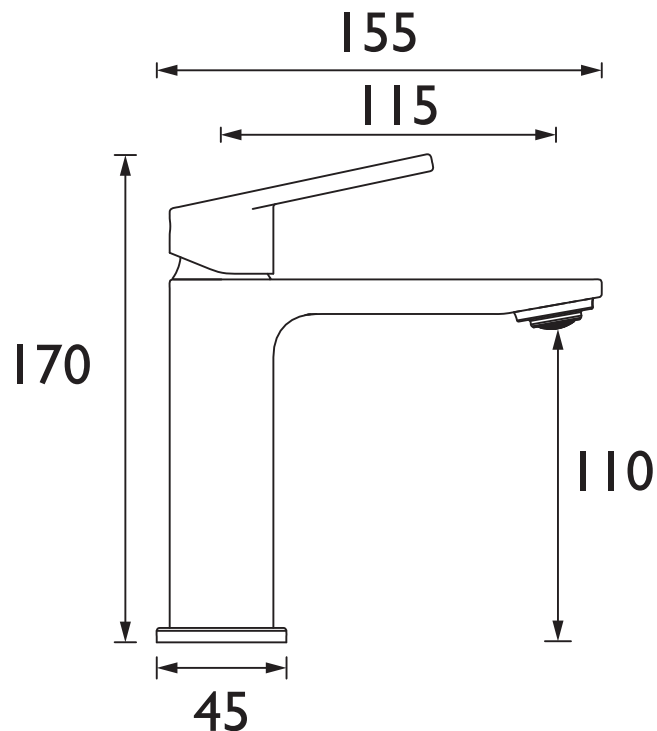

FRM ES BAS GM

FRAMMENTO Tap Range

Frammento Eco Start Basin Mixer
with Clicker Waste Gun Metal Grey

Specification

Product Type:	Bathroom Taps
Main Construction Material:	Brass
Mount Type:	Deck
Handle Type:	Flat Angled
Connection Inlet:	1/2" BSP Flexible Tails
Connection Outlet:	M24 Coin Slot 5lpm Aerator
Number of Tap Holes:	1
Valve/Cartridge Type:	28mm Cold Start Upper Seal Cartridge
Plumbing System Requirements:	Suitable for all plumbing systems
Minimum Dynamic Pressure (bar):	0.5 bar
Maximum Dynamic Pressure (bar):	5 bar
Maximum Hot Water Temperature °C:	60°C
Maximum Static Pressure (bar):	10 bar
Flow Type:	Single
Isolation Included:	No

Features:

- Eco Start technology saves energy by having cold water as the default central start position of the tap handle. Hot water is only activated when the tap lever is moved from the central position, so your boiler is not unnecessarily fired up.
- This tap has a flow regulator, which limits the flow of water to 5 litres per minute, reducing the amount of water you use.
- Long life ceramic cartridge for added durability and smooth control.
- Everything you need in the box including flexible tails and clicker waste so nothing to buy separately.
- Available in a Gun Metal Grey finish to add depth and contrast to your bathroom or WC.
- 10-year parts and 1 year labour guarantee for peace of mind.
- Also available in chrome, black and brushed brass.
- Co-ordinating Bathroom taps, Recess shower and Accessories available.

Dimensions (measurements in mm)

Flow Rates (l/min)

System Pressure (bar)	0.5	1	2	3	5
FRM ES BAS GM (mixed)	2.6	3.7	4.6	4.7	5

Product Certifications:

TECHNICAL
DATA
SHEET

BRISTAN

D1