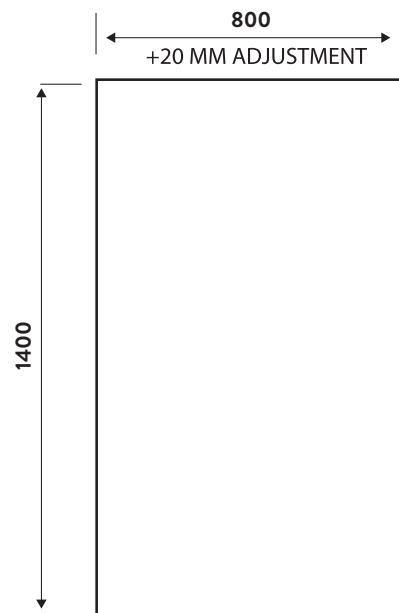

Product Name	BLACKSCREEN010
Product Description	6mm Radius Edge Bathscreen 1400x800 mm Black
Product Transportation	
Barcode	5060500641757
Country of origin	CH
Commodity code	7610909095
Product Measurements	
Product Weight (KG)	15.5
Product Width (mm)	800
Product Height (mm)	1400
Product Depth (mm)	6
Product Length (mm)	0
Primary Packed Measurements	
Packaged Weight	17.1
Packed Length	1460
Packed Width	830
Packed Height	40
Packaging Weights	
Card (kg)	1.8
Paper (kg)	8
Wood (kg)	n/a
Plastic (kg)	0.161
Compliance DOP	HBD0C011, HBD0C012

General Information	
Construction Material	Acrylic
Installation type	Wall Mounted
Colour / Finish	White
Bath Attributes	
Bath Water Capacity (Litres)	215
Bath Water Capacity (m3)	0.215
Shape	P-Shape
Handed	Left
Bath Feet included	Yes
Supplied with Tap Holes	No
Height of Overflow / Soaking Depth	0
Internal Length Base (mm)	1230
Internal Width / Depth Base (mm)	500
Internal Height (mm)	400
Supplied with Front panel	No
Supplied with End panel	No
Compatible Panel Part Code	SHOWERBATH003

**Dimensions**  
(measurements in mm)