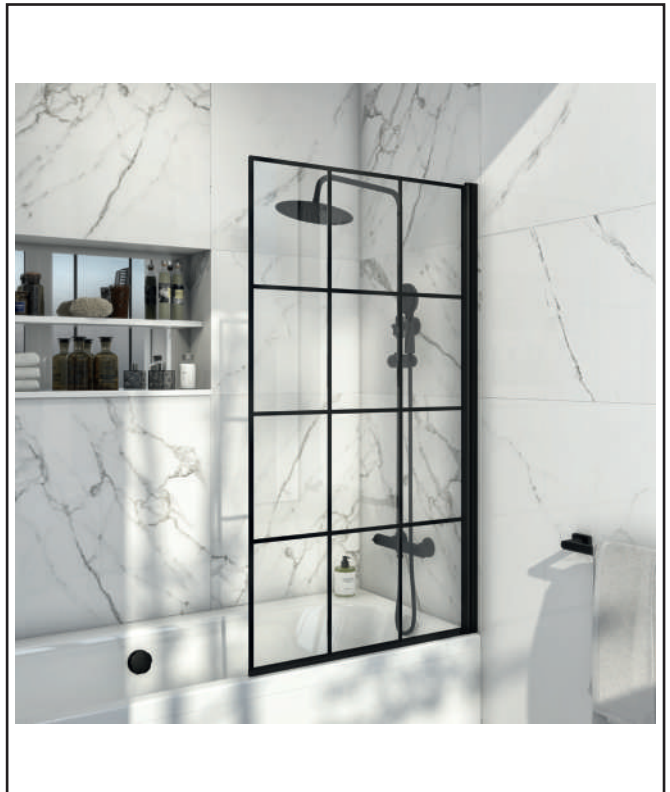

## S6 Grid Bath Screen

Product Code: GRIDBATHSCREEN

**SCUDO**  
BEAUTIFUL BATHROOMS

0330 124 7290

sales@scudo.co.uk - www.scudo.co.uk

Scudo is the trading name of Harrison Bathrooms Ltd. Whilst we endeavour to ensure that the product information is accurate we accept no liability for any information given. All images are for illustration purposes only. Product images and specification are subject to change. Measurement are in millimetres and are nominal.

Product Name	BLACKSCREEN010
Product Description	6mm Radius Edge Bathscreen 1400x800 mm Black
Product Transportation	
Barcode	5060500641757
Country of origin	CH
Commodity code	7610909095
Product Measurements	
Product Weight (KG)	15.5
Product Width (mm)	800
Product Height (mm)	1400
Product Depth (mm)	6
Product Length (mm)	0
Primary Packed Measurements	
Packaged Weight	17.1
Packed Length	1460
Packed Width	830
Packed Height	40
Packaging Weights	
Card (kg)	1.8
Paper (kg)	8
Wood (kg)	n/a
Plastic (kg)	0.161
Compliance DOP	HBD0C011, HBD0C012

General Information	
Construction Material	Acrylic
Installation type	Wall Mounted
Colour / Finish	White
Bath Attributes	
Bath Water Capacity (Litres)	215
Bath Water Capacity (m3)	0.215
Shape	P-Shape
Handed	Left
Bath Feet included	Yes
Supplied with Tap Holes	No
Height of Overflow / Soaking Depth	0
Internal Length Base (mm)	1230
Internal Width / Depth Base (mm)	500
Internal Height (mm)	400
Supplied with Front panel	No
Supplied with End panel	No
Compatible Panel Part Code	SHOWERBATH003