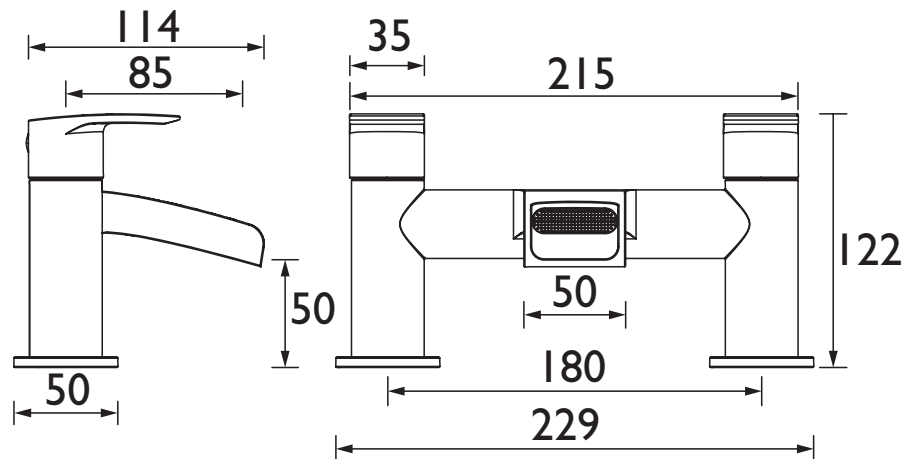

GWF BF C

GLIDE Tap Range Glide Waterfall Bath Filler Chrome

Features:

- Long life and easy to use 1/4 turn ceramic disc valves
- Metal back nuts for added durability
- Includes 1.5m hose, rub-clean anti-limescale handset and wall bracket

Product Certifications:

WRAS Certificate No: 1911912
WRAS Expiry Date: 30/11/2024

For more products, visit our website:
<http://www.bristan.com>

Specification

Product Type:	Bathroom Tap
Main Construction Material:	Brass
Mount Type:	Deck
Handle Type:	Lever
Connection Inlet:	3/4" BSP Male Connector
Connection Outlet:	Stainless Steel Integral Aerator
Number of Tap Holes:	2
Valve/Cartridge Type:	3/4" Ceramic Disc Valve - 1/4 turn
Plumbing System Requirements:	Suitable for all plumbing systems
Minimum Dynamic Pressure (bar):	0.1 bar
Maximum Dynamic Pressure (bar):	5.0 bar
Maximum Hot Water Temperature °C:	65°C
Maximum Static Pressure (bar):	10 bar
Flow Type:	Single
Isolation Included:	No

Dimensions (measurements in mm)

Flow Rates (l/min)

System Pressure (bar)	0.1	0.5	1	2	3	5
GWF BF C (mixed)	14.9	39.6	56.7	80.1	98.2	126.8

TECHNICAL DATA SHEET

BRISTAN

D3