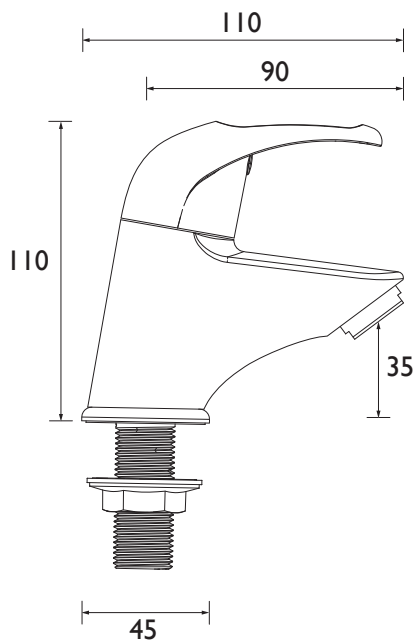

### Specification

<b>Product Type:</b>	Bathroom Taps
<b>Main Construction Material:</b>	Brass
<b>Mount Type:</b>	Deck
<b>Handle Type:</b>	Lever
<b>Connection Inlet:</b>	1/2" BSP
<b>Connection Outlet:</b>	M24 Flow Straightener
<b>Number of Tap Holes:</b>	2
<b>Valve/Cartridge Type:</b>	1/2" Ceramic Disc Valve - 1/4 turn
<b>Plumbing System Requirements:</b>	Suitable for all plumbing systems
<b>Minimum Dynamic Pressure (bar):</b>	0.2 bar
<b>Maximum Dynamic Pressure (bar):</b>	5 bar
<b>Maximum Hot Water Temperature °C:</b>	65°C
<b>Maximum Static Pressure (bar):</b>	10 bar
<b>Isolation Included:</b>	No

### Dimensions (measurements in mm)