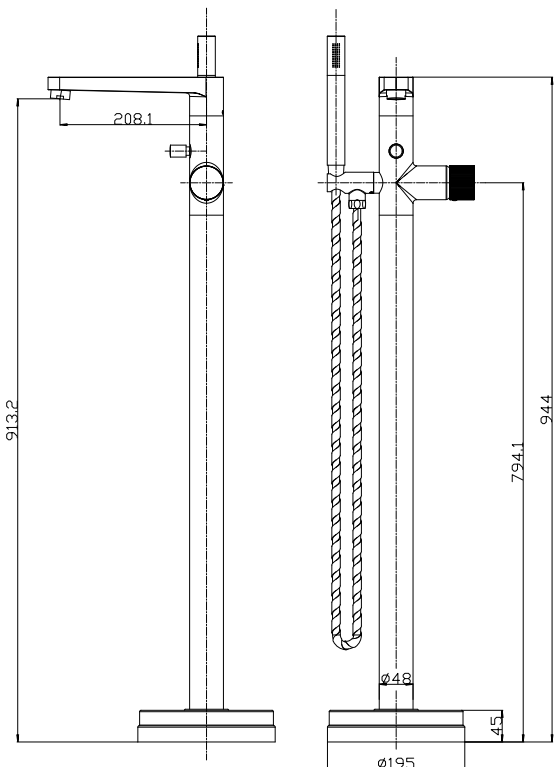

PRODUCT DATA SHEET

KOKO Freestanding Bath Filler Matte Black

Product Code: KO-005

SCUDO
BEAUTIFUL BATHROOMS

0330 124 7290

sales@scudo.co.uk - www.scudo.co.uk

Scudo is the trading name of Harrison Bathrooms Ltd. Whilst we endeavour to ensure that the product information is accurate we accept no liability for any information given. All images are for illustration purposes only. Product images and specification are subject to change. Measurements are in millimetres and are nominal.

Product Name	KO-005
Product Description	KOKO Freestanding Bath Filler Matte Black
Product Transportation	
Barcode	5060991250186
Country of origin	CH
Commodity code	8481809000
Product Measurements	
Product Weight (KG)	5.060
Product Width (mm)	See line drawing
Product Height (mm)	See line drawing
Product Depth (mm)	See line drawing
Primary Packed Measurements	
Packaged Weight	7.86
Packed Height	1020
Packed Width	300
Packed Length	245

General Information	
Construction Material	Brass
Installation type	Floor Mounted
Colour / Finish	Matte Black
Tap / Shower Attributes	
WRAS Approved	TBC
TMV Approved	TBC
Minimum Operating Pressure (bar)	0.5
Maximum Operating Pressure (bar)	5
Flexible Tails Included	Yes
Number of tap holes required	1
Handle Type	Fluted
Swivel Spout	No
Inlet Connection	1/2
Outlet Connection	N/a
Tap Hole Diameter (mm)	35
Tap Type description	Freestanding Bath
Includes Waste	No
Valve / Cartridge Type	35mm
Flow Rates	
0.2bar (l/min)	4.51
0.5bar (l/min)	8.07
1bar (l/min)	11.55
2bar (l/min)	16.45
3bar (l/min)	20.28
5bar (l/min)	26.35

Dimensions
(Measurements in mm)

LIFETIME GUARANTEE

We are confident in our products and we want our customer to be, we proudly give a lifetime guarantee on our taps and showers, further details can be found on our website.