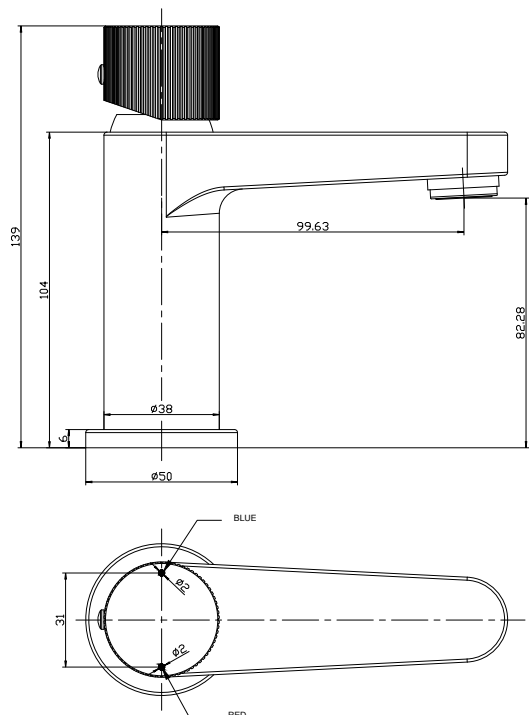

## KOKO Mini Basin Mixer Brushed Brass

Product Code: KO-011

**SCUDO**  
BEAUTIFUL BATHROOMS

0330 124 7290

sales@scudo.co.uk - www.scudo.co.uk

Scudo is the trading name of Harrison Bathrooms Ltd. Whilst we endeavour to ensure that the product information is accurate we accept no liability for any information given. All images are for illustration purposes only. Product images and specification are subject to change. Measurements are in millimetres and are nominal.

Product Name	KO-011
Product Description	KOKO Mini Basin Mixer Brushed Brass
<b>Product Transportation</b>	
Barcode	5060991250193
Country of origin	CH
Commodity code	8481809000
<b>Product Measurements</b>	
Product Weight (KG)	0.83
Product Width (mm)	See line drawing
Product Height (mm)	See line drawing
Product Depth (mm)	See line drawing
<b>Primary Packed Measurements</b>	
Packaged Weight	1.14
Packed Height	345
Packed Width	175
Packed Length	75

<b>General Information</b>	
Construction Material	Brass
Installation type	Basin Mounted
Colour / Finish	Brushed Brass
<b>Tap / Shower Attributes</b>	
WRAS Approved	TBC
TMV Approved	TBC
Minimum Operating Pressure (bar)	0.5
Maximum Operating Pressure (bar)	5
Flexible Tails Included	Yes
Number of tap holes required	1
Handle Type	Fluted
Swivel Spout	No
Inlet Connection	1/2
Outlet Connection	N/a
Tap Hole Diameter (mm)	35
Tap Type description	Mono Mixer
Includes Waste	No
Valve / Cartridge Type	35mm
<b>Flow Rates</b>	
0.2bar (l/min)	3.18
0.5bar (l/min)	5.27
1bar (l/min)	7.47
2bar (l/min)	10.65
3bar (l/min)	13.12
5bar (l/min)	16.95

**Dimensions**  
(Measurements in mm)