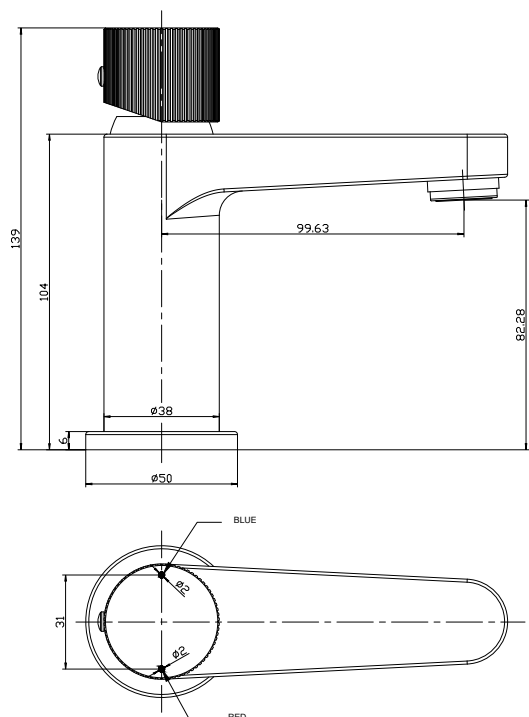

PRODUCT DATA SHEET

KOKO Mini Basin Mixer Brushed Bronze

Product Code: KO-031

SCUDO
BEAUTIFUL BATHROOMS

0330 124 7290

sales@scudo.co.uk - www.scudo.co.uk

Scudo is the trading name of Harrison Bathrooms Ltd. Whilst we endeavour to ensure that the product information is accurate we accept no liability for any information given. All images are for illustration purposes only. Product images and specification are subject to change. Measurements are in millimetres and are nominal.

Product Name	KO-031
Product Description	KOKO Mini Basin Mixer Brushed Bronze
Product Transportation	
Barcode	5060991250292
Country of origin	CH
Commodity code	8481809000
Product Measurements	
Product Weight (KG)	0.83
Product Width (mm)	See line drawing
Product Height (mm)	See line drawing
Product Depth (mm)	See line drawing
Primary Packed Measurements	
Packaged Weight	1.14
Packed Height	345
Packed Width	175
Packed Length	75

General Information	
Construction Material	Brass
Installation type	Basin Mounted
Colour / Finish	Brushed Bronze
Tap / Shower Attributes	
WRAS Approved	TBC
TMV Approved	TBC
Minimum Operating Pressure (bar)	0.5
Maximum Operating Pressure (bar)	5
Flexible Tails Included	Yes
Number of tap holes required	1
Handle Type	Fluted
Swivel Spout	No
Inlet Connection	1/2
Outlet Connection	N/a
Tap Hole Diameter (mm)	35
Tap Type description	Mono Mixer
Includes Waste	No
Valve / Cartridge Type	35mm
Flow Rates	
0.2bar (l/min)	3.18
0.5bar (l/min)	5.27
1bar (l/min)	7.47
2bar (l/min)	10.65
3bar (l/min)	13.12
5bar (l/min)	16.95

Dimensions
(Measurements in mm)

LIFETIME GUARANTEE

We are confident in our products and we want our customer to be, we proudly give a lifetime guarantee on our taps and showers, further details can be found on our website.