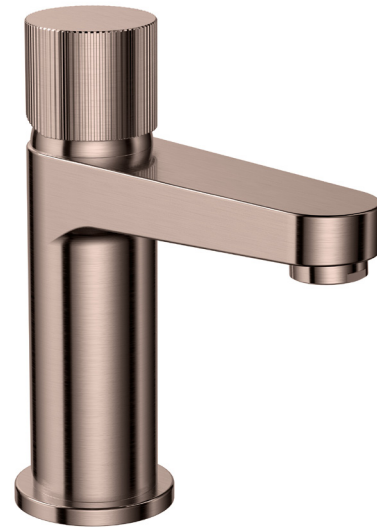

PRODUCT DATA SHEET

KOKO Basin Mixer Brushed Bronze

Product Code: KO-032

SCUDO
BEAUTIFUL BATHROOMS

0330 124 7290

sales@scudo.co.uk - www.scudo.co.uk

Scudo is the trading name of Harrison Bathrooms Ltd. Whilst we endeavour to ensure that the product information is accurate we accept no liability for any information given. All images are for illustration purposes only. Product images and specification are subject to change. Measurements are in millimetres and are nominal.

Product Name	KO-032
Product Description	KOKO Basin Mixer Brushed Bronze
Product Transportation	
Barcode	5060991250308
Country of origin	CH
Commodity code	8481809000
Product Measurements	
Product Weight (KG)	0.92
Product Width (mm)	See line drawing
Product Height (mm)	See line drawing
Product Depth (mm)	See line drawing
Primary Packed Measurements	
Packaged Weight	1.3
Packed Height	345
Packed Width	200
Packed Length	75

General Information	
Construction Material	Brass
Installation type	Basin Mounted
Colour / Finish	Brushed Bronze
Tap / Shower Attributes	
WRAS Approved	TBC
TMV Approved	TBC
Minimum Operating Pressure (bar)	0.5
Maximum Operating Pressure (bar)	5
Flexible Tails Included	Yes
Number of tap holes required	1
Handle Type	Fluted
Swivel Spout	No
Inlet Connection	1/2
Outlet Connection	N/a
Tap Hole Diameter (mm)	35
Tap Type description	Mono Mixer
Includes Waste	No
Valve / Cartridge Type	35mm
Flow Rates	
0.2bar (l/min)	2.55
0.5bar (l/min)	4.41
1bar (l/min)	6.57
2bar (l/min)	9.48
3bar (l/min)	11.61
5bar (l/min)	14.96