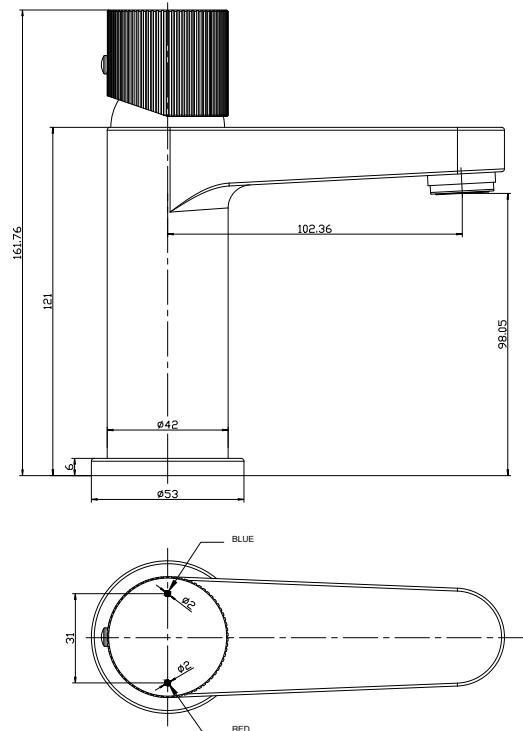

PRODUCT DATA SHEET

KOKO Basin Mixer Brushed Bronze

Product Code: KO-032

SCUDO
BEAUTIFUL BATHROOMS

0330 124 7290

sales@scudo.co.uk - www.scudo.co.uk

Scudo is the trading name of Harrison Bathrooms Ltd. Whilst we endeavour to ensure that the product information is accurate we accept no liability for any information given. All images are for illustration purposes only. Product images and specification are subject to change. Measurements are in millimetres and are nominal.

Product Name	KO-032
Product Description	KOKO Basin Mixer Brushed Bronze
Product Transportation	
Barcode	5060991250308
Country of origin	CH
Commodity code	8481809000
Product Measurements	
Product Weight (KG)	0.92
Product Width (mm)	See line drawing
Product Height (mm)	See line drawing
Product Depth (mm)	See line drawing
Primary Packed Measurements	
Packaged Weight	1.3
Packed Height	345
Packed Width	200
Packed Length	75

General Information	
Construction Material	Brass
Installation type	Basin Mounted
Colour / Finish	Brushed Bronze
Tap / Shower Attributes	
WRAS Approved	TBC
TMV Approved	TBC
Minimum Operating Pressure (bar)	0.5
Maximum Operating Pressure (bar)	5
Flexible Tails Included	Yes
Number of tap holes required	1
Handle Type	Fluted
Swivel Spout	No
Inlet Connection	1/2
Outlet Connection	N/a
Tap Hole Diameter (mm)	35
Tap Type description	Mono Mixer
Includes Waste	No
Valve / Cartridge Type	35mm
Flow Rates	
0.2bar (l/min)	2.55
0.5bar (l/min)	4.41
1bar (l/min)	6.57
2bar (l/min)	9.48
3bar (l/min)	11.61
5bar (l/min)	14.96