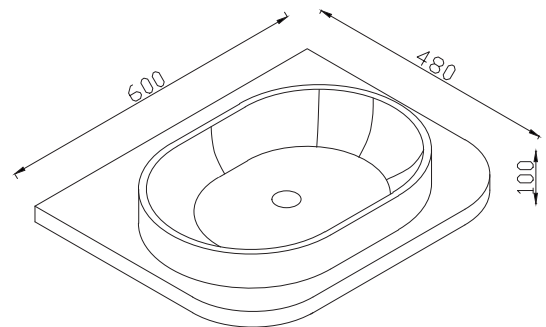

PRODUCT DATA SHEET

Linea 600 Basin

Product Code: LINEA-600-BASIN

SCUDO
BEAUTIFUL BATHROOMS

0330 124 7290

sales@scudo.co.uk - www.scudo.co.uk

Scudo is the trading name of Harrison Bathrooms Ltd. Whilst we endeavour to ensure that the product information is accurate we accept no liability for any information given. All images are for illustration purposes only. Product images and specification are subject to change. Measurements are in millimetres and are nominal.

| | |
|-----------------------------|-----------------|
| Product Name | LINEA-600-BASIN |
| Product Description | Linea 600 Basin |
| Product Transportation | |
| Barcode | 5060991253668 |
| Country of origin | CHINA |
| Commodity code | 6810990000 |
| Product Measurements | |
| Product Weight (KG) | 10.5 |
| Product Width (mm) | 600 |
| Product Height (mm) | 100 |
| Product Depth (mm) | 480 |
| Primary Packed Measurements | |
| Packaged Weight | 11.8 |
| Packed Length | 650 |
| Packed Width | 180 |
| Packed Height | 530 |

| | |
|------------------------|---------------------|
| General Information | |
| Construction Material | Stone Resin |
| Installation type | Furniture mounted |
| Colour / Finish | White |
| Basin Attributes | |
| Basin Type | Furniture Mounted |
| Number of Tap Holes | 0 |
| Overflow | No |
| Recommended waste type | Unslotted/Universal |
| Inner Bowl Width (mm) | 450 |
| Inner Bowl Length (mm) | 300 |
| Inner Bowl Depth (mm) | 100 |