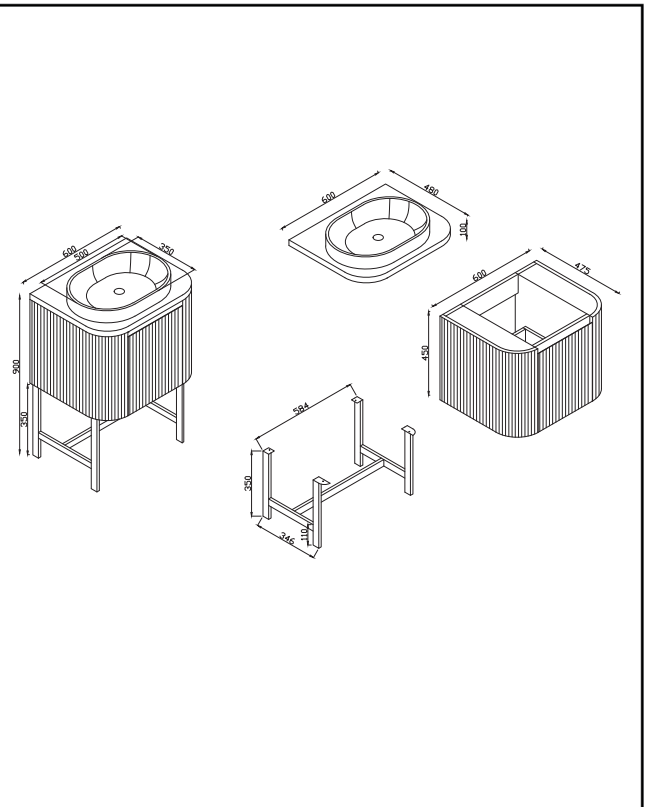

## Linea 600 Unit Matte Black

Product Code: LINEA-600-BLACK

**SCUDO**  
BEAUTIFUL BATHROOMS

0330 124 7290

sales@scudo.co.uk - www.scudo.co.uk

Scudo is the trading name of Harrison Bathrooms Ltd. Whilst we endeavour to ensure that the product information is accurate we accept no liability for any information given. All images are for illustration purposes only. Product images and specification are subject to change. Measurements are in millimetres and are nominal.

Product Name	LINEA-600-BLACK
Product Description	Linea 600 Unit Matte Black
Product Transportation	
Barcode	5060991253699
Country of origin	China
Commodity code	9403609000
Product Measurements	
Product Weight (KG)	29.10
Product Width (mm)	590
Product Height (mm)	450
Product Depth (mm)	475
Primary Packed Measurements	
Packaged Weight	30.60
Packed Length	620
Packed Width	510
Packed Height	480

General Information	
Construction Material	MFC & MDF
Installation type	Wall Mounted
Colour / Finish	Matte Black
Furniture Attributes	
Supplied Fully Assembled	Yes
Number Of Drawers	1
Number Of Doors	0
Soft Close Doors / Drawers	Yes
Moisture resistant	Yes
Internal Shelves	0
Door Opening Width (mm)	0
Draw Opening Distance (mm)	300
Recommended Concealed Cistern	0
False Draws	No
Number of False Draws	No
Can the door be swapped over to open the opposite way	N/a
Which side is the door hinge located	N/a
Compatible Furniture Part Code	Linea
Compatible Basin Part Code	LINEA-600-BASIN
Handles	
Handle Style	Recessed cut out
Handle Finish	Natural
Handle Material	N/a
Number of Handles	1

### Dimensions (Measurements in mm)