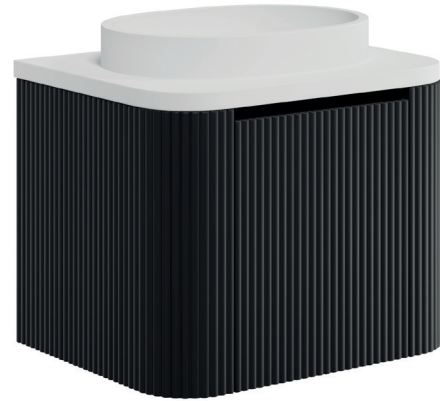

## Linea 600 Unit Matte Black

Product Code: LINEA-600-BLACK

**SCUDO**  
BEAUTIFUL BATHROOMS

0330 124 7290

sales@scudo.co.uk - www.scudo.co.uk

Scudo is the trading name of Harrison Bathrooms Ltd. Whilst we endeavour to ensure that the product information is accurate we accept no liability for any information given. All images are for illustration purposes only. Product images and specification are subject to change. Measurements are in millimetres and are nominal.

Product Name	LINEA-600-BLACK
Product Description	Linea 600 Unit Matte Black
Product Transportation	
Barcode	5060991253699
Country of origin	China
Commodity code	9403609000
Product Measurements	
Product Weight (KG)	29.10
Product Width (mm)	590
Product Height (mm)	450
Product Depth (mm)	475
Primary Packed Measurements	
Packaged Weight	30.60
Packed Length	620
Packed Width	510
Packed Height	480

General Information	
Construction Material	MFC & MDF
Installation type	Wall Mounted
Colour / Finish	Matte Black
Furniture Attributes	
Supplied Fully Assembled	Yes
Number Of Drawers	1
Number Of Doors	0
Soft Close Doors / Drawers	Yes
Moisture resistant	Yes
Internal Shelves	0
Door Opening Width (mm)	0
Draw Opening Distance (mm)	300
Recommended Concealed Cistern	0
False Draws	No
Number of False Draws	No
Can the door be swapped over to open the opposite way	N/a
Which side is the door hinge located	N/a
Compatible Furniture Part Code	Linea
Compatible Basin Part Code	LINEA-600-BASIN
Handles	
Handle Style	Recessed cut out
Handle Finish	Natural
Handle Material	N/a
Number of Handles	1