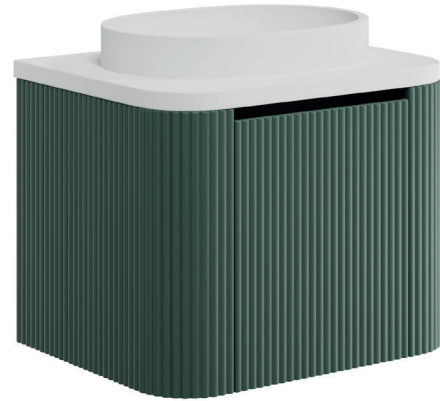

PRODUCT DATA SHEET

Linea 600 Unit Reed Green

Product Code: LINEA-600-GREEN

SCUDO
BEAUTIFUL BATHROOMS

0330 124 7290

sales@scudo.co.uk - www.scudo.co.uk

Scudo is the trading name of Harrison Bathrooms Ltd. Whilst we endeavour to ensure that the product information is accurate we accept no liability for any information given. All images are for illustration purposes only. Product images and specification are subject to change. Measurements are in millimetres and are nominal.

Product Name	LINEA-600-GREEN
Product Description	Linea 600 Unit Reed Green
Product Transportation	
Barcode	5060991253682
Country of origin	China
Commodity code	9403609000
Product Measurements	
Product Weight (KG)	29.10
Product Width (mm)	590
Product Height (mm)	450
Product Depth (mm)	475
Product Length (mm)	0
Primary Packed Measurements	
Packaged Weight	30.60
Packed Length	620
Packed Width	510
Packed Height	480

General Information	
Construction Material	MFC & MDF
Installation type	Wall Mounted
Colour / Finish	Reed Green
Furniture Attributes	
Supplied Fully Assembled	Yes
Number Of Drawers	1
Number Of Doors	0
Soft Close Doors / Drawers	Yes
Moisture resistant	Yes
Internal Shelves	0
Door Opening Width (mm)	0
Draw Opening Distance (mm)	300
Recommended Concealed Cistern	0
False Draws	No
Number of False Draws	No
Can the door be swapped over to open the opposite way	N/a
Which side is the door hinge located	N/a
Compatible Furniture Part Code	Linea
Compatible Basin Part Code	LINEA-600-BASIN
Handles	
Handle Style	Recessed cut out
Handle Finish	Natural
Handle Material	N/a
Number of Handles	1