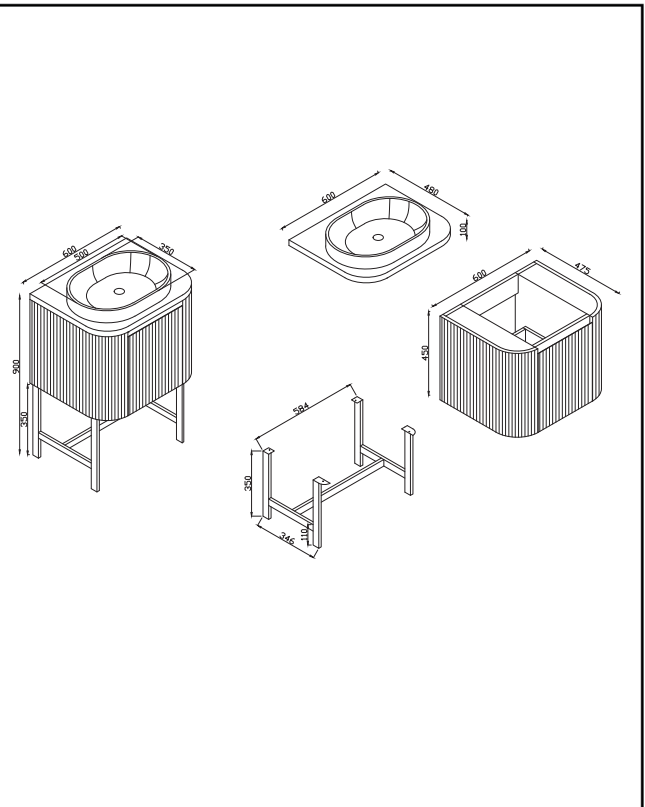

PRODUCT DATA SHEET

Linea 600 Unit Reed Green

Product Code: LINEA-600-GREEN

SCUDO
BEAUTIFUL BATHROOMS

0330 124 7290

sales@scudo.co.uk - www.scudo.co.uk

Scudo is the trading name of Harrison Bathrooms Ltd. Whilst we endeavour to ensure that the product information is accurate we accept no liability for any information given. All images are for illustration purposes only. Product images and specification are subject to change. Measurements are in millimetres and are nominal.

Product Name	LINEA-600-GREEN
Product Description	Linea 600 Unit Reed Green
Product Transportation	
Barcode	5060991253682
Country of origin	China
Commodity code	9403609000
Product Measurements	
Product Weight (KG)	29.10
Product Width (mm)	590
Product Height (mm)	450
Product Depth (mm)	475
Product Length (mm)	0
Primary Packed Measurements	
Packaged Weight	30.60
Packed Length	620
Packed Width	510
Packed Height	480

General Information	
Construction Material	MFC & MDF
Installation type	Wall Mounted
Colour / Finish	Reed Green
Furniture Attributes	
Supplied Fully Assembled	Yes
Number Of Drawers	1
Number Of Doors	0
Soft Close Doors / Drawers	Yes
Moisture resistant	Yes
Internal Shelves	0
Door Opening Width (mm)	0
Draw Opening Distance (mm)	300
Recommended Concealed Cistern	0
False Draws	No
Number of False Draws	No
Can the door be swapped over to open the opposite way	N/a
Which side is the door hinge located	N/a
Compatible Furniture Part Code	Linea
Compatible Basin Part Code	LINEA-600-BASIN
Handles	
Handle Style	Recessed cut out
Handle Finish	Natural
Handle Material	N/a
Number of Handles	1