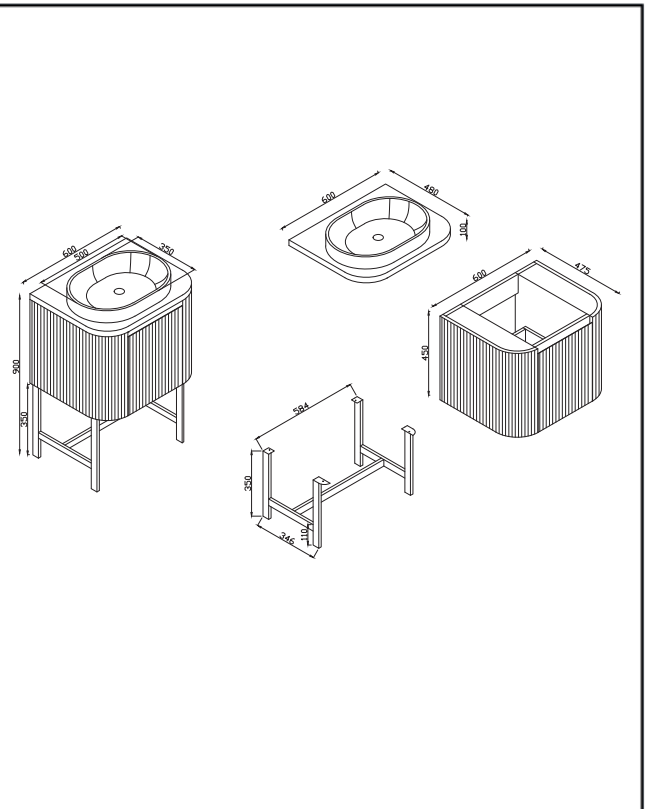

## Linea 600 Unit Sonoma Oak

Product Code: LINEA-600-OAK

**SCUDO**  
BEAUTIFUL BATHROOMS

0330 124 7290

sales@scudo.co.uk - www.scudo.co.uk

Scudo is the trading name of Harrison Bathrooms Ltd. Whilst we endeavour to ensure that the product information is accurate we accept no liability for any information given. All images are for illustration purposes only. Product images and specification are subject to change. Measurements are in millimetres and are nominal.

Product Name	LINEA-600-OAK
Product Description	Linea 600 Unit Sonoma Oak
<b>Product Transportation</b>	
Barcode	5060991253675
Country of origin	China
Commodity code	9403609000
<b>Product Measurements</b>	
Product Weight (KG)	29.10
Product Width (mm)	590
Product Height (mm)	450
Product Depth (mm)	475
Product Length (mm)	0
<b>Primary Packed Measurements</b>	
Packaged Weight	30.60
Packed Length	620
Packed Width	510
Packed Height	480

<b>General Information</b>	
Construction Material	MFC & MDF
Installation type	Wall Mounted
Colour / Finish	Sonoma Oak
<b>Furniture Attributes</b>	
Supplied Fully Assembled	Yes
Number Of Drawers	1
Number Of Doors	0
Soft Close Doors / Drawers	Yes
Moisture resistant	Yes
Internal Shelves	0
Door Opening Width (mm)	0
Draw Opening Distance (mm)	300
Recommended Concealed Cistern	0
False Draws	No
Number of False Draws	No
Can the door be swapped over to open the opposite way	N/a
Which side is the door hinge located	N/a
Compatible Furniture Part Code	Linea
Compatible Basin Part Code	LINEA-600-BASIN
<b>Handles</b>	
Handle Style	Recessed cut out
Handle Finish	Natural
Handle Material	N/a
Number of Handles	1