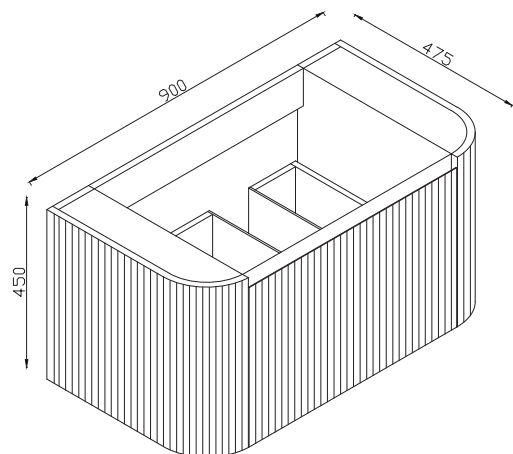

Product Name	LINEA-900-BLACK
Product Description	Linea 900 Unit Matte Black
Product Transportation	
Barcode	5060991253736
Country of origin	China
Commodity code	9403609000
Product Measurements	
Product Weight (KG)	36.7
Product Width (mm)	890
Product Height (mm)	450
Product Depth (mm)	475
Product Length (mm)	0
Primary Packed Measurements	
Packaged Weight	38.2
Packed Length	925
Packed Width	530
Packed Height	480

General Information	
Construction Material	MFC & MDF
Installation type	Wall Mounted
Colour / Finish	Matte Black
Furniture Attributes	
Supplied Fully Assembled	Yes
Number Of Drawers	1
Number Of Doors	0
Soft Close Doors / Drawers	Yes
Moisture resistant	Yes
Internal Shelves	0
Door Opening Width (mm)	N/a
Draw Opening Distance (mm)	300
Recommended Concealed Cistern	N/a
False Draws	N/a
Number of False Draws	0
Can the door be swapped over to open the opposite way	N/a
Which side is the door hinge located	N/a
Compatible Furniture Part Code	Linea
Compatible Basin Part Code	LINEA-900-BASIN
Handles	
Handle Style	Recessed
Handle Finish	Natural
Handle Material	N/a
Number of Handles	1

Dimensions (Measurements in mm)

LIFETIME GUARANTEE

We are confident in our products and we want our customer to be, we proudly give a lifetime guarantee on our taps and showers, further details can be found on our website.