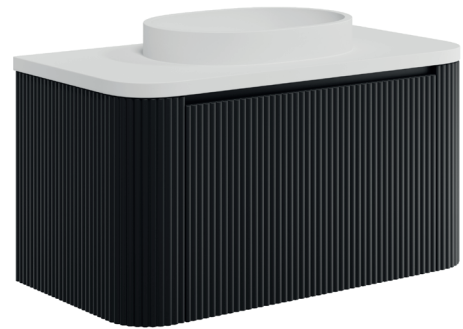

PRODUCT DATA SHEET

Linea 900 Unit Matte Black

Product Code: LINEA-900-BLACK

SCUDO
BEAUTIFUL BATHROOMS

0330 124 7290

sales@scudo.co.uk - www.scudo.co.uk

Scudo is the trading name of Harrison Bathrooms Ltd. Whilst we endeavour to ensure that the product information is accurate we accept no liability for any information given. All images are for illustration purposes only. Product images and specification are subject to change. Measurements are in millimetres and are nominal.

Product Name	LINEA-900-BLACK
Product Description	Linea 900 Unit Matte Black
Product Transportation	
Barcode	5060991253736
Country of origin	China
Commodity code	9403609000
Product Measurements	
Product Weight (KG)	36.7
Product Width (mm)	890
Product Height (mm)	450
Product Depth (mm)	475
Product Length (mm)	0
Primary Packed Measurements	
Packaged Weight	38.2
Packed Length	925
Packed Width	530
Packed Height	480

General Information	
Construction Material	MFC & MDF
Installation type	Wall Mounted
Colour / Finish	Matte Black
Furniture Attributes	
Supplied Fully Assembled	Yes
Number Of Drawers	1
Number Of Doors	0
Soft Close Doors / Drawers	Yes
Moisture resistant	Yes
Internal Shelves	0
Door Opening Width (mm)	N/a
Draw Opening Distance (mm)	300
Recommended Concealed Cistern	N/a
False Draws	N/a
Number of False Draws	0
Can the door be swapped over to open the opposite way	N/a
Which side is the door hinge located	N/a
Compatible Furniture Part Code	Linea
Compatible Basin Part Code	LINEA-900-BASIN
Handles	
Handle Style	Recessed
Handle Finish	Natural
Handle Material	N/a
Number of Handles	1