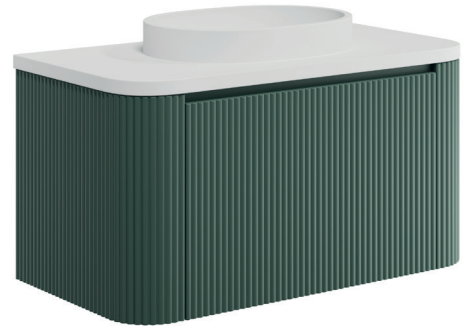

## Linea 900 Unit Reed Green

Product Code: LINEA-900-GREEN

**SCUDO**  
BEAUTIFUL BATHROOMS

0330 124 7290

sales@scudo.co.uk - www.scudo.co.uk

Scudo is the trading name of Harrison Bathrooms Ltd. Whilst we endeavour to ensure that the product information is accurate we accept no liability for any information given. All images are for illustration purposes only. Product images and specification are subject to change. Measurements are in millimetres and are nominal.

Product Name	LINEA-900-GREEN
Product Description	Linea 900 Unit Reed Green
<b>Product Transportation</b>	
Barcode	5060991253729
Country of origin	China
Commodity code	9403609000
<b>Product Measurements</b>	
Product Weight (KG)	36.7
Product Width (mm)	890
Product Height (mm)	450
Product Depth (mm)	475
Product Length (mm)	0
<b>Primary Packed Measurements</b>	
Packaged Weight	38.2
Packed Length	925
Packed Width	530
Packed Height	480

<b>General Information</b>	
Construction Material	MFC & MDF
Installation type	Wall Mounted
Colour / Finish	Reed Green
<b>Furniture Attributes</b>	
Supplied Fully Assembled	Yes
Number Of Drawers	1
Number Of Doors	0
Soft Close Doors / Drawers	Yes
Moisture resistant	Yes
Internal Shelves	0
Door Opening Width (mm)	N/a
Draw Opening Distance (mm)	300
Recommended Concealed Cistern	N/a
False Draws	N/a
Number of False Draws	0
Can the door be swapped over to open the opposite way	N/a
Which side is the door hinge located	N/a
Compatible Furniture Part Code	Linea
Compatible Basin Part Code	LINEA-900-BASIN
<b>Handles</b>	
Handle Style	Recessed
Handle Finish	Natural
Handle Material	N/a
Number of Handles	1