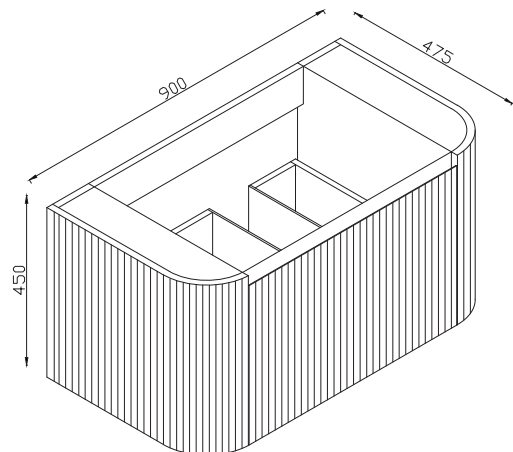

## Linea 900 Unit Reed Green

Product Code: LINEA-900-GREEN

**SCUDO**  
BEAUTIFUL BATHROOMS

0330 124 7290

sales@scudo.co.uk - www.scudo.co.uk

Scudo is the trading name of Harrison Bathrooms Ltd. Whilst we endeavour to ensure that the product information is accurate we accept no liability for any information given. All images are for illustration purposes only. Product images and specification are subject to change. Measurements are in millimetres and are nominal.

Product Name	LINEA-900-GREEN
Product Description	Linea 900 Unit Reed Green
<b>Product Transportation</b>	
Barcode	5060991253729
Country of origin	China
Commodity code	9403609000
<b>Product Measurements</b>	
Product Weight (KG)	36.7
Product Width (mm)	890
Product Height (mm)	450
Product Depth (mm)	475
Product Length (mm)	0
<b>Primary Packed Measurements</b>	
Packaged Weight	38.2
Packed Length	925
Packed Width	530
Packed Height	480

### Dimensions (Measurements in mm)