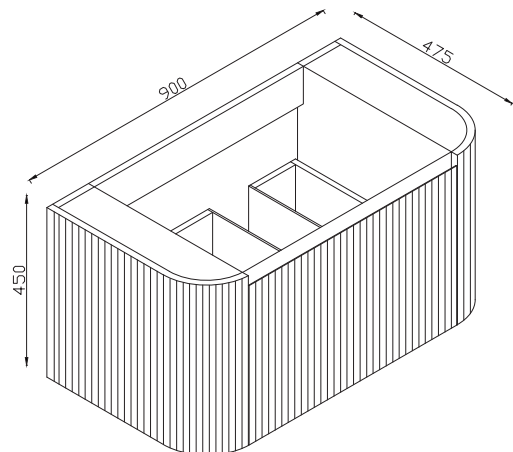

## Linea 900 Unit Sonoma Oak

Product Code: LINEA-900-OAK

**SCUDO**  
BEAUTIFUL BATHROOMS

0330 124 7290

sales@scudo.co.uk - www.scudo.co.uk

Scudo is the trading name of Harrison Bathrooms Ltd. Whilst we endeavour to ensure that the product information is accurate we accept no liability for any information given. All images are for illustration purposes only. Product images and specification are subject to change. Measurements are in millimetres and are nominal.

Product Name	LINEA-900-OAK
Product Description	Linea 900 Unit Sonoma Oak
<b>Product Transportation</b>	
Barcode	5060991253712
Country of origin	China
Commodity code	9403609000
<b>Product Measurements</b>	
Product Weight (KG)	36.7
Product Width (mm)	890
Product Height (mm)	450
Product Depth (mm)	475
Product Length (mm)	0
<b>Primary Packed Measurements</b>	
Packaged Weight	38.2
Packed Length	925
Packed Width	530
Packed Height	480

### Dimensions (Measurements in mm)