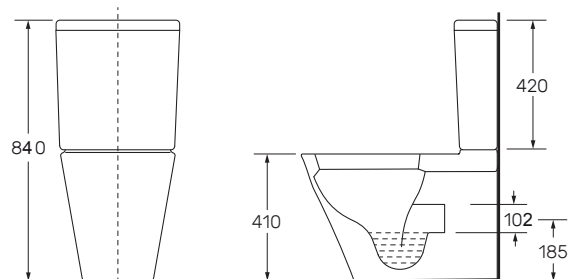

## Linea Fully back to wall Pan & Seat, Rimless WHT fittings

Product Code: LINEA-FULL-PAN-SEAT

**SCUDO**  
BEAUTIFUL BATHROOMS

0330 124 7290

sales@scudo.co.uk - www.scudo.co.uk

Scudo is the trading name of Harrison Bathrooms Ltd. Whilst we endeavour to ensure that the product information is accurate we accept no liability for any information given. All images are for illustration purposes only. Product images and specification are subject to change. Measurements are in millimetres and are nominal.

Product Name	LINEA-FULL-PAN-SEAT
Product Description	Linea Fully back to wall Pan & Seat, Rimless WHT fittings
Product Transportation	
Barcode	5060991254290
Country of origin	TURK
Commodity code	3922100000
Product Measurements	
Product Weight (KG)	45.2
Product Width (mm)	385
Product Height (mm)	645
Product Depth (mm)	840
Primary Packed Measurements	
Packaged Weight	47
Packed Length	500
Packed Width	1000
Packed Height	660

General Information	
Construction Material	Ceramic
Installation type	Floor mounted
Colour / Finish	White
WC Pan Specification	
Projection (mm)	645
Toilet Pan Height (mm)	410
Pan Fixing Kit Included	Yes
Seat Included	Yes
Shape	D-Shaped
Type	Close Couple
Waste Connection Specification	
Floor to center of soil pipe (mm)	185
Wall to start of soil pipe (mm)	tbc

### Dimensions (Measurements in mm)