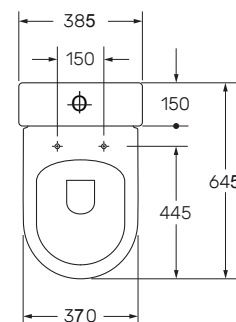

## Linea Fully back to wall Pan & Seat, Rimless WHT fittings

Product Code: LINEA-FULL-PAN-SEAT

**SCUDO**  
BEAUTIFUL BATHROOMS

0330 124 7290

sales@scudo.co.uk - www.scudo.co.uk

Scudo is the trading name of Harrison Bathrooms Ltd. Whilst we endeavour to ensure that the product information is accurate we accept no liability for any information given. All images are for illustration purposes only. Product images and specification are subject to change. Measurements are in millimetres and are nominal.

Product Name	LINEA-FULL-PAN-SEAT
Product Description	Linea Fully back to wall Pan & Seat, Rimless WHT fittings
Product Transportation	
Barcode	5060991254290
Country of origin	TURK
Commodity code	3922100000
Product Measurements	
Product Weight (KG)	45.2
Product Width (mm)	385
Product Height (mm)	645
Product Depth (mm)	840
Primary Packed Measurements	
Packaged Weight	47
Packed Length	500
Packed Width	1000
Packed Height	660

General Information	
Construction Material	Ceramic
Installation type	Floor mounted
Colour / Finish	White
WC Pan Specification	
Projection (mm)	645
Toilet Pan Height (mm)	410
Pan Fixing Kit Included	Yes
Seat Included	Yes
Shape	D-Shaped
Type	Close Couple
Waste Connection Specification	
Floor to center of soil pipe (mm)	185
Wall to start of soil pipe (mm)	tbc

### Dimensions (Measurements in mm)