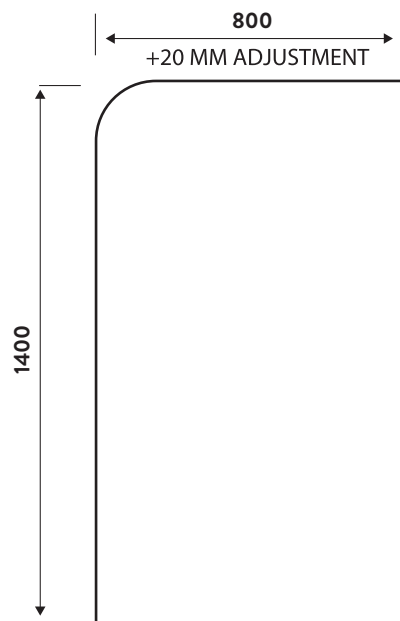

Product Measurements

Product Weight:	15.5kg
Product Width:	800mm
Product Height:	1400mm
Product Depth:	6mm
Product Length:	0

Product Transportation

Barcode:	5060500641757
Country of Origin:	China
Comodity Code:	7610909095

Primary Packed Measurements

Packaged Weight:	17.1kg
Packaged Length:	1450mm
Packaged Width:	820mm
Packaged Height:	45mm

Packaging Weight

Card:	1.48kg
Paper:	N/A
Wood:	N/A
Plastic:	0.16kg

General Information

Construction Material:	Aluminium / Glass
Installation Type:	Wall Mounted
Colour / Finish:	Chrome / Clear Glass

Enclosure Attributes

Adjustment:	790-800
Aqua-Shield:	No
Hinge Type:	Barrel
Door Type:	N/A
Frame Type:	Semi Framed
Glass Type:	Clear
Radius:	R100
Entry Width:	N/A
Door In Swing:	90mm
Door Out Swing:	90mm
Enclosure Shape:	Straight
Glass Thickness:	6mm
Profile Finish/Colour:	Chrome
Profile Material:	Aluminium

Compliance DOP

HBDOC011 / HBDOC012

Dimensions
(measurements in mm)

LIFETIME GUARANTEE

We are confident in our products and we want our customer to be, we proudly give a lifetime guarantee on our taps and showers, further details can be found on our website