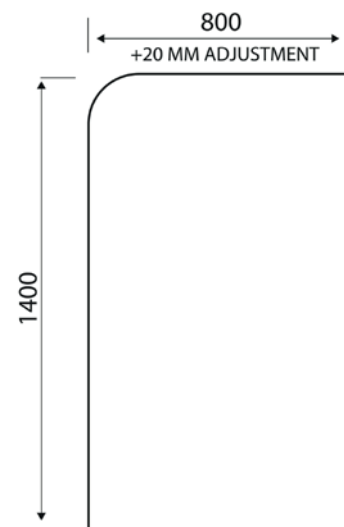

PRODUCT DATA SHEET

Brushed Brass Radius Bathscreen 800x1400

Product Code: LS102BB

SCUDO
BEAUTIFUL BATHROOMS

0330 124 7290

sales@scudo.co.uk - www.scudo.co.uk

Scudo is the trading name of Harrison Bathrooms Ltd. Whilst we endeavour to ensure that the product information is accurate we accept no liability for any information given. All images are for illustration purposes only. Product images and specification are subject to change. Measurement are in millimetres and are nominal.

Product Name	LS102BB
Product Description	Brushed Brass Radius Bathscreen 800x1400
Product Transportation	
Barcode	5060964935690
Country of origin	CH
Commodity code	7610909095
Product Measurements	
Product Weight (KG)	15.5
Product Width (mm)	800
Product Height (mm)	1400
Product Depth (mm)	6
Product Length (mm)	0
Primary Packed Measurements	
Packaged Weight	17.1
Packed Length	1460
Packed Width	830
Packed Height	40
Packaging Weights	
Card (kg)	1.8
Paper (kg)	0.8
Wood (kg)	0
Plastic (kg)	0.161
Compliance DOP	

General Information	
Construction Material	Aluminium, Glass
Installation type	Wall Mounted
Colour / Finish	Brushed Brass, Clear glass
Enclosure Attributes	
Adjustment	790-800
Aqua-Shield (easy clean)	No
Hinge Type	Hingle
Door Type	Bath Screen
Frame Type	Semi Framed
Glass Type	Clear
Radius	R100
Entry Width	N/a
Door in swing (°)	90
Door Out Swing (°)	90
Enclosure Shape	Straight
Glass Thickness (mm)	6
Profile Finish / Colour	Brushed Brass
Profile Material	Aluminium

Dimensions
(measurements in mm)

LIFETIME GUARANTEE

We are confident in our products and we want our customer to be, we proudly give a lifetime guarantee on our taps and showers, further details can be found on our website