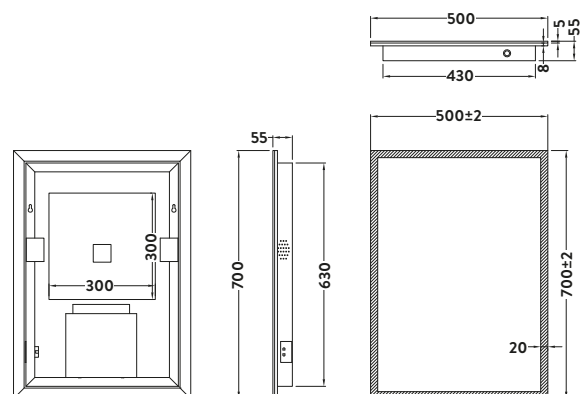

PRODUCT DATA SHEET

Mosca LED Mirror with Demister Pad, Shaver Socket and Bluetooth

Product Code: MIRROR004USB

SCUDO
BEAUTIFUL BATHROOMS

0330 124 7290

sales@scudo.co.uk - www.scudo.co.uk

Scudo is the trading name of Harrison Bathrooms Ltd. Whilst we endeavour to ensure that the product information is accurate we accept no liability for any information given. All images are for illustration purposes only. Product images and specification are subject to change. Measurement are in millimetres and are nominal.

Product Measurements	
Product Weight:	7.5kg
Product Width:	240mm
Product Height:	54mm
Product Depth:	N/A
Product Length:	315mm
Product Transportation	
Barcode:	5060766122892
Country of Origin:	China
Comodity Code:	7009920000
Primary Packed Measurements	
Packaged Weight:	9.5kg
Packaged Length:	823mm
Packaged Width:	613mm
Packaged Height:	115mm
Packaging Weight	
Card:	1.45kg
Paper:	N/A
Wood:	N/A
Plastic:	0.008kg
General Information	
Construction Material:	Steel / Glass
Installation Type:	Wall Mounted
Colour/Finish:	Mirror
Mirror Attributes	
Bulb Watts:	52.5w
Bulb Type:	LED
Voltage:	0
Switch Type:	Touch Sensor
Shaving Socket:	Yes
Demister:	Yes
Clock:	No
Hang Type:	Vertical/Portrait
Light Colour:	Cool White
Lumens:	1220
Light Temperature:	6400K
Dimmable:	No
Energy Rating:	F
Internal Shelves:	No
Down Light:	No
Bluetooth Speaker:	Yes
IP Rating:	IP44
Transformer Included:	Yes
Compliance DOP	
HBDOC086 / HBDOC087	

Dimensions

(measurements in mm)

LIFETIME GUARANTEE

We are confident in our products and we want our customer to be, we proudly give a lifetime guarantee on our taps and showers, further details can be found on our website