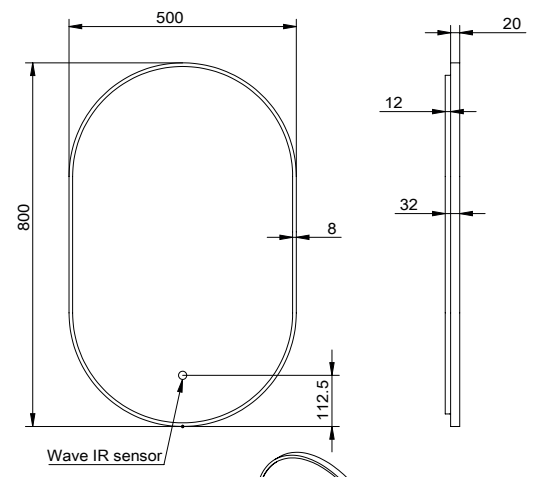

PRODUCT DATA SHEET

Tablet Mirror Brushed Brass Frame 500x800

Product Code: MIRROR012

SCUDO
BEAUTIFUL BATHROOMS

0330 124 7290

sales@scudo.co.uk - www.scudo.co.uk

Scudo is the trading name of Harrison Bathrooms Ltd. Whilst we endeavour to ensure that the product information is accurate we accept no liability for any information given. All images are for illustration purposes only. Product images and specification are subject to change. Measurement are in millimetres and are nominal.

Product Name	MIRROR012
Product Description	Tablet Mirror Brushed Brass Frame 500x800
Product Transportation	
Barcode	5060964936161
Country of origin	CH
Commodity code	7009920000
Product Measurements	
Product Weight (KG)	XXX
Product Width (mm)	500
Product Height (mm)	800
Product Depth (mm)	32
Product Length (mm)	0
Primary Packed Measurements	
Packaged Weight	XXX
Packed Length	XXX
Packed Width	XXX
Packed Height	XXX

General Information	
Construction Material	Aluminum / Mirror Glass / PMMA (plastic)
Installation type	Wall Mounted
Colour / Finish	Brushed Brass/Mirror
Mirror Attributes	
Bulb Watts	30.8
Bulb Type	LED
Voltage	230
Switch Type	INFRARED
Shaving Socket	NO
Demister	YES
Clock	NO
Hang Type	LANDSCAPE/PORTRAIT
Light Colour	COOL/WARM WHITE
Lumens	2100
Light Temperature	2700/6500K
Dimmable	YES
Energy Rating	F
Internal Shelves	NO
Down Light	NO
Bluetooth Speaker	NO
IP Rating	IP44