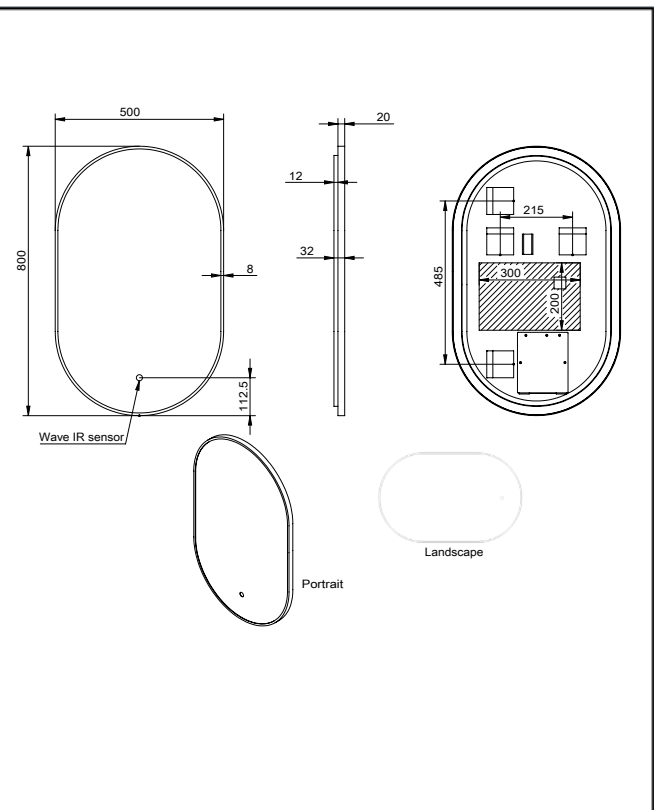

PRODUCT DATA SHEET

Tablet Mirror 500x800 Brushed Bronze

Product Code: MIRROR014

SCUDO
BEAUTIFUL BATHROOMS

0330 124 7290

sales@scudo.co.uk - www.scudo.co.uk

Scudo is the trading name of Harrison Bathrooms Ltd. Whilst we endeavour to ensure that the product information is accurate we accept no liability for any information given. All images are for illustration purposes only. Product images and specification are subject to change. Measurements are in millimetres and are nominal.

Product Name	MIRROR014
Product Description	Tablet Mirror 500x800 Brushed Bronze
Product Transportation	
Barcode	5060991252364
Country of origin	CHINA
Commodity code	7009910000
Product Measurements	
Product Weight (KG)	5.6
Product Width (mm)	500
Product Height (mm)	800
Product Depth (mm)	32
Primary Packed Measurements	
Packaged Weight	7.69
Packed Length	900
Packed Width	610
Packed Height	80

General Information	
Construction Material	Copper Free Mirror / Aluminium
Installation type	Wall Mounted
Colour / Finish	Brushed Bronze
Mirror Attributes	
Bulb Watts	30.8
Bulb Type	LED
Voltage	230
Switch Type	Infrared
Shaving Socket	No
Demister	Yes
Clock	No
Hang Type	Landscape/Portrait
Light Colour	COOL/WARM WHITE
Lumens	2100
Light Temperature	2700-6500K
Dimmable	Yes
Energy Rating	F
Internal Shelves	NO
Down Light	NO
Bluetooth Speaker	NO
IP Rating	IP44