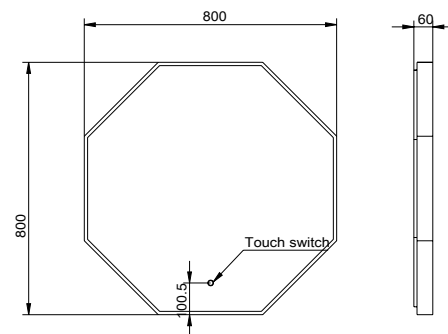

PRODUCT DATA SHEET

Octagonal Mirror 800 Brushed Brass

Product Code: MIRROR018

SCUDO
BEAUTIFUL BATHROOMS

0330 124 7290

sales@scudo.co.uk - www.scudo.co.uk

Scudo is the trading name of Harrison Bathrooms Ltd. Whilst we endeavour to ensure that the product information is accurate we accept no liability for any information given. All images are for illustration purposes only. Product images and specification are subject to change. Measurements are in millimetres and are nominal.

Product Name	MIRROR018
Product Description	Octagonal Mirror 800 Brushed Brass
Product Transportation	
Barcode	5060991252456
Country of origin	CHINA
Commodity code	7009910000
Product Measurements	
Product Weight (KG)	9
Product Width (mm)	800
Product Height (mm)	800
Product Depth (mm)	60
Primary Packed Measurements	
Packaged Weight	11.5
Packed Length	
Packed Width	
Packed Height	

General Information	
Construction Material	Copper Free Mirror / Aluminium
Installation type	Wall Mounted
Colour / Finish	Brushed Brass
Mirror Attributes	
Bulb Watts	58
Bulb Type	LED
Voltage	230
Switch Type	Infrared
Shaving Socket	No
Demister	Yes
Clock	No
Hang Type	Portrait
Light Colour	COOL/WARM WHITE
Lumens	3094
Light Temperature	2700-6500K
Dimmable	Yes
Energy Rating	F
Internal Shelves	NO
Down Light	NO
Bluetooth Speaker	NO
IP Rating	IP44