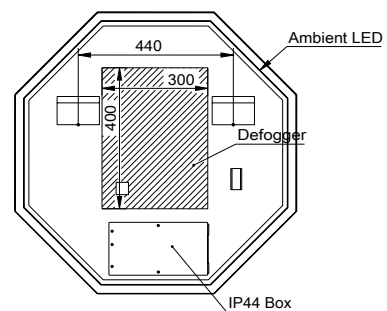

PRODUCT DATA SHEET

Octagonal Mirror 800 Brushed Brass

Product Code: MIRROR018

SCUDO
BEAUTIFUL BATHROOMS

0330 124 7290

sales@scudo.co.uk - www.scudo.co.uk

Scudo is the trading name of Harrison Bathrooms Ltd. Whilst we endeavour to ensure that the product information is accurate we accept no liability for any information given. All images are for illustration purposes only. Product images and specification are subject to change. Measurements are in millimetres and are nominal.

Product Name	MIRROR018
Product Description	Octagonal Mirror 800 Brushed Brass
Product Transportation	
Barcode	5060991252456
Country of origin	CHINA
Commodity code	7009910000
Product Measurements	
Product Weight (KG)	9
Product Width (mm)	800
Product Height (mm)	800
Product Depth (mm)	60
Primary Packed Measurements	
Packaged Weight	11.5
Packed Length	
Packed Width	
Packed Height	

General Information	
Construction Material	Copper Free Mirror / Aluminium
Installation type	Wall Mounted
Colour / Finish	Brushed Brass
Mirror Attributes	
Bulb Watts	58
Bulb Type	LED
Voltage	230
Switch Type	Infrared
Shaving Socket	No
Demister	Yes
Clock	No
Hang Type	Portrait
Light Colour	COOL/WARM WHITE
Lumens	3094
Light Temperature	2700-6500K
Dimmable	Yes
Energy Rating	F
Internal Shelves	NO
Down Light	NO
Bluetooth Speaker	NO
IP Rating	IP44