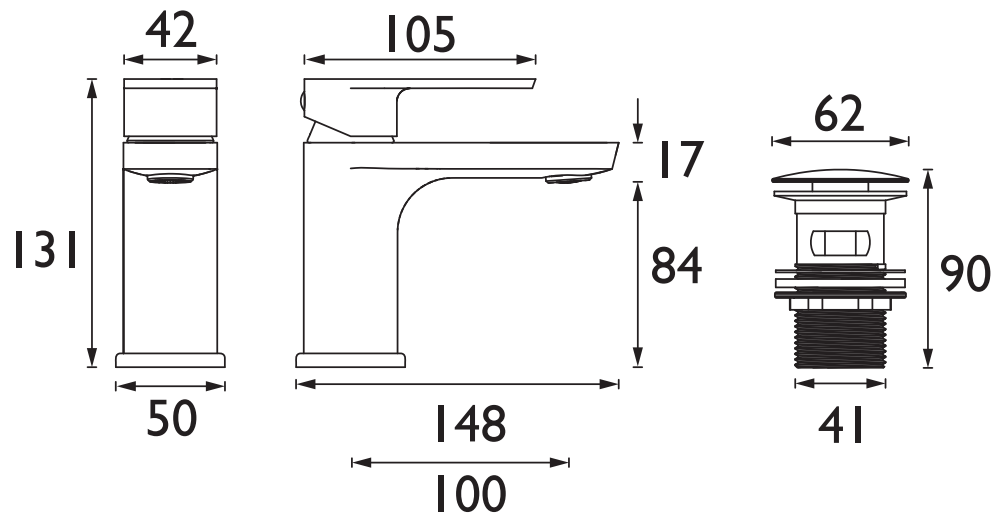

NAP BAS C

NAPOLI Tap Range Napoli Basin Mixer with Clicker Waste

Features:

- This tap has a flow regulator, which limits the flow of water to 5 litres per minute, reducing the amount of water you use.
- Long life ceramic cartridge for added durability and smooth control.
- Everything you need in the box including flexible tails and clicker waste so nothing to buy separately.
- A hard-wearing, flawless, scratch resistant chrome finish that lasts for years. Salt spray tested to ensure added durability.
- 10-year parts and 1 year labour guarantee for peace of mind.
- Co-ordinating Bathroom taps available.

Product Certifications:

WRAS Cert. Number: 2306905
WRAS Expiry Date: 30/06/2028

Specification

Product Type:	Bathroom Taps
Main Construction Material:	Brass
Mount Type:	Deck
Handle Type:	Lever
Connection Inlet:	M10 1/2" BSP Flexible Tails
Connection Outlet:	M24 Coin Slot Aerator 5lpm
Number of Tap Holes:	1
Valve/Cartridge Type:	35mm Single Lever Cartridge
Plumbing System Requirements:	Suitable for all plumbing systems
Minimum Dynamic Pressure (bar):	0.5 bar
Maximum Dynamic Pressure (bar):	5 bar
Maximum Hot Water Temperature °C:	60°C
Maximum Static Pressure (bar):	10 bar
Flow Type:	Single
Isolation Included:	No

Dimensions (measurements in mm)

Flow Rates (l/min)

System Pressure (bar)	0.5	1	2	3	5
NAP BAS C (mixed)	3.1	4.1	4.6	4.5	4.6

TECHNICAL DATA SHEET

BRISTAN

D4