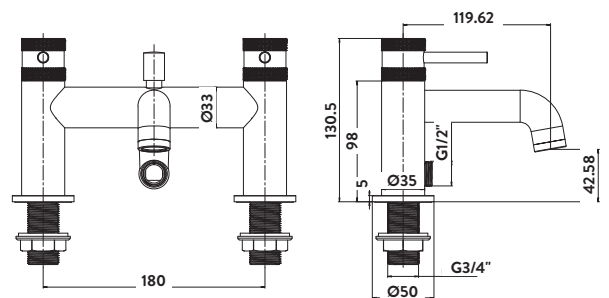

PRODUCT DATA SHEET

Core Brushed Brass Bath Shower Mixer

Product Code: NU-012

Product Measurements

Product Weight:	2.795kg
Product Width:	230mm
Product Height:	130.5mm
Product Depth:	144mm
Product Length:	N/A

Product Transportation

Barcode:	5060766124537
Country of Origin:	China
Comodity Code:	8481809000

Primary Packed Measurements

Packaged Weight:	3.235kg
Packaged Length:	250mm
Packaged Width:	200mm
Packaged Height:	160mm

Minimum Pressure:	0.5 bar
Maximum Pressure:	5 bar
Flexible Tails Included:	No
Tap Hole Required:	2
Handle Type:	Lever
Swivel Spout:	No
Inlet Connection:	3/4 BSP
Outlet Connection:	1/2 BSP handset
Tap Hole Diameter:	32mm
Tap Type Description:	Manual Mixer
Includes Waste:	No
Valve / Cartridge Type:	Quarter Turn Cartridge
Cartridge Spare Code:	N/A

Scudo is the trading name of Harrison Bathrooms Ltd. Whilst we endeavour to ensure that the product information is accurate we accept no liability for any information given. All images are for illustration purposes only. Product images and specification are subject to change. Measurement are in millimetres and are nominal.