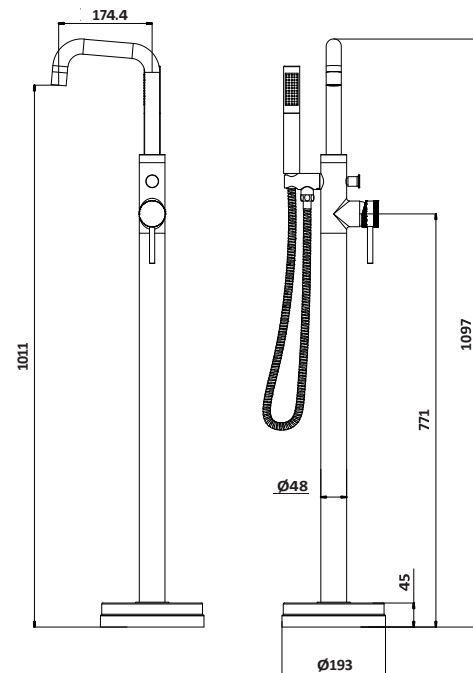

Product Measurements

Product Weight:	7.88kg
Product Width:	193mm
Product Height:	1097mm
Product Depth:	174.4mm
Product Length:	N/A

Product Transportation

Barcode:	5060766124599
Country of Origin:	China
Comodity Code:	8481809000

Primary Packed Measurements

Packaged Weight:	10.18kg
Packaged Length:	1170mm
Packaged Width:	360mm
Packaged Height:	70mm

Packaging Weight

Card:	2.034kg
Paper:	0.18kg
Cloth:	0.97kg
Plastic:	0.238kg

General Information

Construction Material:	Brass
Installation Type:	Floor Mounted
Colour / Finish:	Brushed Brass

Tap/Shower Attributes

Minimum Pressure:	0.5 bar
Maximum Pressure:	5 bar
Flexible Tails Included:	No
Tap Hole Required:	0
Handle Type:	Lever
Swivel Spout:	Yes
Inlet Connection:	1/2 BSP
Outlet Connection:	N/A
Tap Hole Diameter:	N/A
Tap Type Description:	Mono Mixer
Includes Waste:	No
Valve / Cartridge Type:	35mm Cartridge
Cartridge Spare Code:	N/A

Flow Rates

0.2bar (l/min)	5.5
0.5bar (l/min)	9.3
1bar (l/min)	13.7
2bar (l/min)	20
3bar (l/min)	24

Compliance DOP

HBDOC040 / HBDOC058

Dimensions
(measurements in mm)

LIFETIME GUARANTEE

We are confident in our products and we want our customer to be, we proudly give a lifetime guarantee on our taps and showers, further details can be found on our website