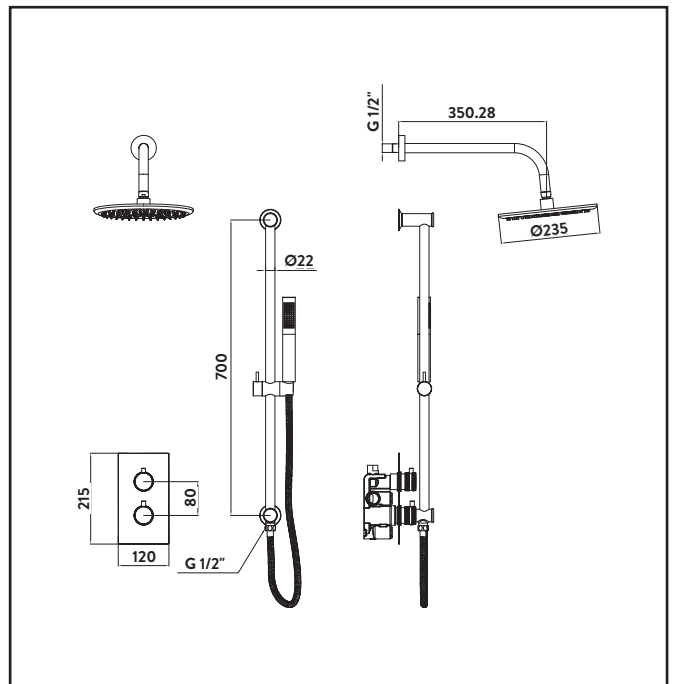

### Product Measurements

Product Weight:	4.435kg
Product Width:	Variable
Product Height:	Variable
Product Depth:	Variable
Product Length:	N/A

### Shower Specification

Anti-Scald:	Yes
Shower Diverter Functions:	Yes
Number of Outlets:	2
Thermo Temp Control:	Yes
Cool Touch:	No
Shower Handset Functions:	1
Minimum Working Pressure:	0.5
Maximum Working Pressure:	5
Shape:	Round
Pipe Centre:	N/A
Inlet Connection:	1/2 BSP
Outlet Connection:	1/2 BSP Handset
Adjustable:	N/A
Adjustment:	N/A
Handle Type:	Round

### Dimensions (measurements in mm)