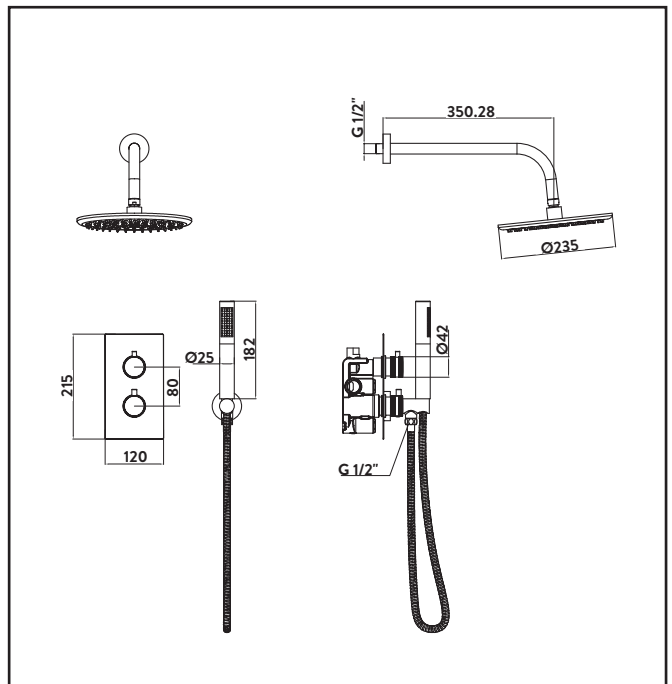

### Shower Specification

Anti-Scald:	Yes
Shower Diverter Functions:	Yes
Number of Outlets:	2
Thermo Temp Control:	Yes
Cool Touch:	No
Shower Handset Functions:	1
Minimum Working Pressure:	0.5
Maximum Working Pressure:	5
Shape:	Round
Pipe Centre:	N/A
Inlet Connection:	1/2 BSP
Outlet Connection:	1/2 BSP Handset
Adjustable:	N/A
Adjustment:	N/A
Handle Type:	Round

### Dimensions

(measurements in mm)