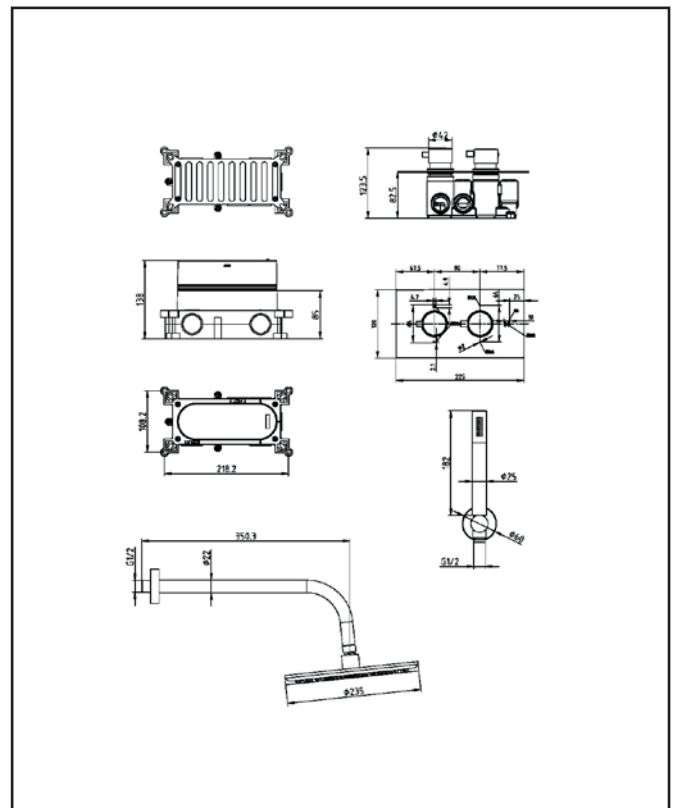

Product Name	NU-043
Product Description	Core Round Handle Shower Arm Drench Head & Bracket Brushed Bronze
<b>Product Transportation</b>	
Barcode	5060964934631
Country of origin	CH
Commodity code	8481809000
<b>Product Measurements</b>	
Product Weight (KG)	4.435
Product Width (mm)	See Line Drawing
Product Height (mm)	See Line Drawing
Product Depth (mm)	See Line Drawing
<b>Primary Packed Measurements</b>	
Packaged Weight	6
Packed Length	720
Packed Width	275
Packed Height	175
<b>Packaging Weights</b>	
Card (kg)	1.042
Paper (kg)	0.009
Wood (kg)	n/a
Plastic (kg)	0.192
Compliance DOP	

<b>General Information</b>	
Construction Material	Brass /Stainless steel 304 alloy
Installation type	Wall Mounted
Colour / Finish	Brushed Bronze
<b>Tap / Shower Attributes</b>	
WRAS Approved	Yes
TMV Approved	No
Minimum Operating Pressure (bar)	0.5
Maximum Operating Pressure (bar)	5
Flexible Tails Included	No
Number of tap holes required	2
Handle Type	Lever
Swivel Spout	No
Inlet Connection	1/2 BSP
Outlet Connection	1/2 BSP Handset
Tap Hole Diameter (mm)	N/a
Tap Type description	Concealed Thermostatic Mixer
Includes Waste	No
Valve / Cartridge Type	Thermostatic Cartridge
<b>Flow Rates</b>	
0.2bar (l/min)	5.6
0.5bar (l/min)	8.8
1bar (l/min)	13.8
2bar (l/min)	20.8
3bar (l/min)	25.7

**Dimensions**  
(measurements in mm)