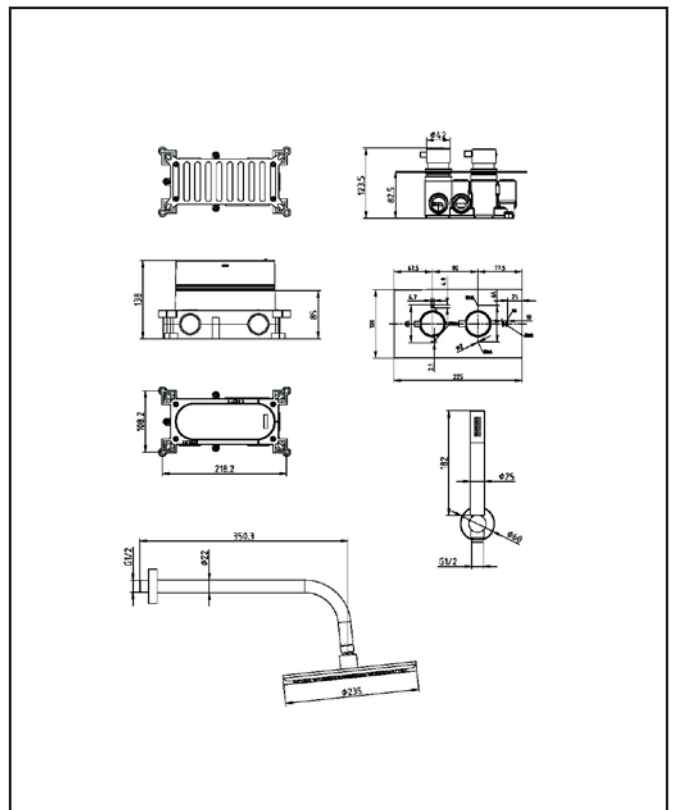

**Dimensions**  
(measurements in mm)

## Core Round Handle Shower Arm Drench Head & Bracket Brushed Bronze

Product Code: NU-043

**SCUDO**  
BEAUTIFUL BATHROOMS

0330 124 7290

sales@scudo.co.uk - www.scudo.co.uk

Scudo is the trading name of Harrison Bathrooms Ltd. Whilst we endeavour to ensure that the product information is accurate we accept no liability for any information given. All images are for illustration purposes only. Product images and specification are subject to change. Measurements are in millimetres and are nominal.

Showering - Specification	
Anti-Scald	Yes
Shower Diverter function	Yes
Number of outlets	2
Thermostatic Temperature control	Yes
Cool Touch	No
Shower Handset functions	1
Minimum Working Pressure	0.5
Maximum Working Pressure	5
Shape	Round
Pipe Centres (mm)	150
Inlet Connection	1/2 BSP
Outlet Connection	1/2 BSP
Adjustable	No
Adjustment (mm)	N/a
Handle Type	Round