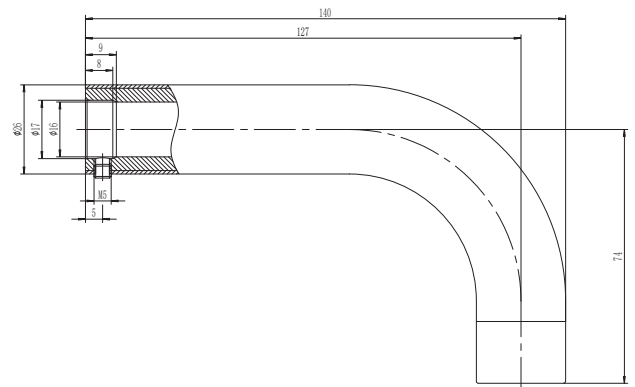

Product Name	NU-050
Product Description	Core cloakroom brass spout 140mm Chrome
Product Transportation	
Barcode	5060991251060
Country of origin	CH
Commodity code	8481809000
Product Measurements	
Product Weight (KG)	1.2
Product Width (mm)	26
Product Height (mm)	88
Product Depth (mm)	140
Primary Packed Measurements	
Packaged Weight	1.75
Packed Height	100
Packed Width	100
Packed Length	160

General Information	
Construction Material	Brass
Installation type	Core Wall Tap
Colour / Finish	Chrome
Tap / Shower Attributes	
Minimum Operating Pressure (bar)	N/a
Maximum Operating Pressure (bar)	N/a
Flexible Tails Included	N/a
Number of tap holes required	N/a
Handle Type	N/a
Swivel Spout	N/a
Inlet Connection	N/a
Outlet Connection	N/a
Tap Hole Diameter (mm)	N/a
Tap Type description	Spout
Includes Waste	N/a
Valve / Cartridge Type	N/a
Flow Rates	
0.2bar (l/min)	N/a
0.5bar (l/min)	N/a
1bar (l/min)	N/a
2bar (l/min)	N/a
3bar (l/min)	N/a
5bar (l/min)	N/a

## Dimensions

(Measurements in mm)