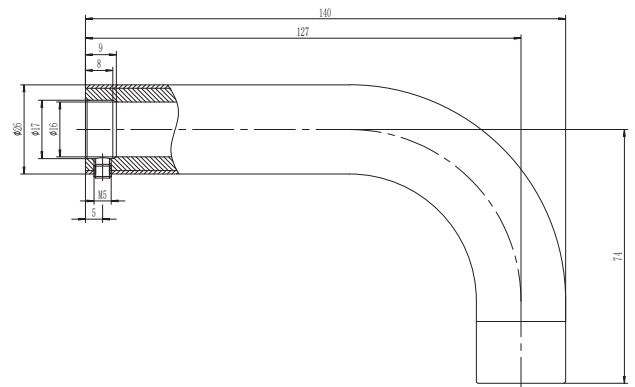

PRODUCT DATA SHEET

Core Cloakroom Brass Spout 140mm Gunmetal

Product Code: NU-053

SCUDO
BEAUTIFUL BATHROOMS

0330 124 7290

sales@scudo.co.uk - www.scudo.co.uk

Scudo is the trading name of Harrison Bathrooms Ltd. Whilst we endeavour to ensure that the product information is accurate we accept no liability for any information given. All images are for illustration purposes only. Product images and specification are subject to change. Measurements are in millimetres and are nominal.

Product Name	NU-053
Product Description	Core cloakroom brass spout 140mm Gunmetal
Product Transportation	
Barcode	5060991251091
Country of origin	CH
Commodity code	8481809000
Product Measurements	
Product Weight (KG)	1.2
Product Width (mm)	26
Product Height (mm)	88
Product Depth (mm)	140
Primary Packed Measurements	
Packaged Weight	1.75
Packed Height	100
Packed Width	100
Packed Length	160

General Information	
Construction Material	Brass
Installation type	Core Wall Tap
Colour / Finish	Gunmetal
Tap / Shower Attributes	
Minimum Operating Pressure (bar)	N/a
Maximum Operating Pressure (bar)	N/a
Flexible Tails Included	N/a
Number of tap holes required	N/a
Handle Type	N/a
Swivel Spout	N/a
Inlet Connection	N/a
Outlet Connection	N/a
Tap Hole Diameter (mm)	N/a
Tap Type description	Spout
Includes Waste	N/a
Valve / Cartridge Type	N/a
Flow Rates	
0.2bar (l/min)	N/a
0.5bar (l/min)	N/a
1bar (l/min)	N/a
2bar (l/min)	N/a
3bar (l/min)	N/a
5bar (l/min)	N/a