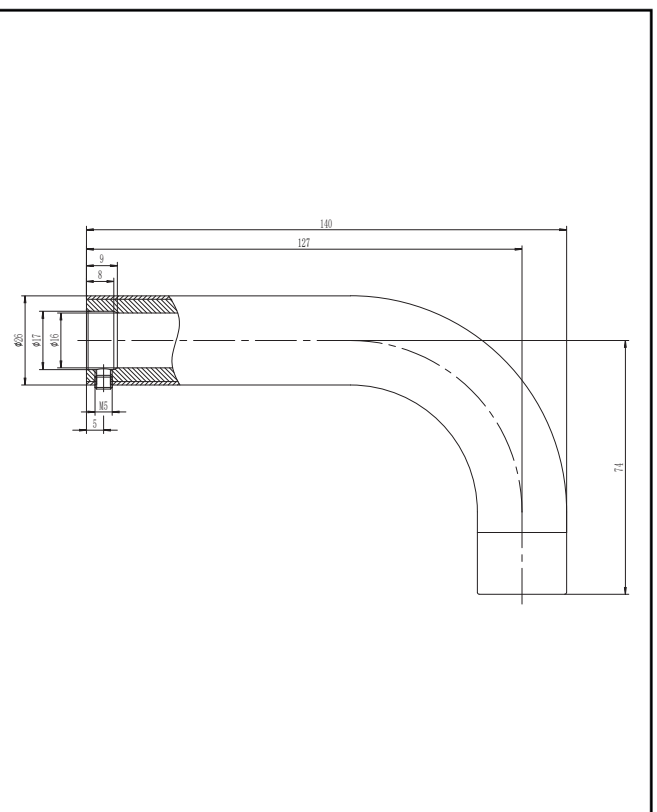

## Core Cloakroom Brass Spout 140mm Brushed Bronze

Product Code: NU-054

**SCUDO**  
BEAUTIFUL BATHROOMS

0330 124 7290

[sales@scudo.co.uk](mailto:sales@scudo.co.uk) - [www.scudo.co.uk](http://www.scudo.co.uk)

Product Name	NU-054
Product Description	Core cloakroom brass spout 140mm Brushed Bronze
Product Transportation	
Barcode	5060991251107
Country of origin	CH
Commodity code	8481809000
Product Measurements	
Product Weight (KG)	1.2
Product Width (mm)	26
Product Height (mm)	88
Product Depth (mm)	140
Primary Packed Measurements	
Packaged Weight	1.75
Packed Height	100
Packed Width	100
Packed Length	160

General Information	
Construction Material	Brass
Installation type	Core Wall Tap
Colour / Finish	Brushed Bronze
Tap / Shower Attributes	
Minimum Operating Pressure (bar)	N/a
Maximum Operating Pressure (bar)	N/a
Flexible Tails Included	N/a
Number of tap holes required	N/a
Handle Type	N/a
Swivel Spout	N/a
Inlet Connection	N/a
Outlet Connection	N/a
Tap Hole Diameter (mm)	N/a
Tap Type description	Spout
Includes Waste	N/a
Valve / Cartridge Type	N/a
Flow Rates	
0.2bar (l/min)	N/a
0.5bar (l/min)	N/a
1bar (l/min)	N/a
2bar (l/min)	N/a
3bar (l/min)	N/a
5bar (l/min)	N/a

**Dimensions**  
(Measurements in mm)