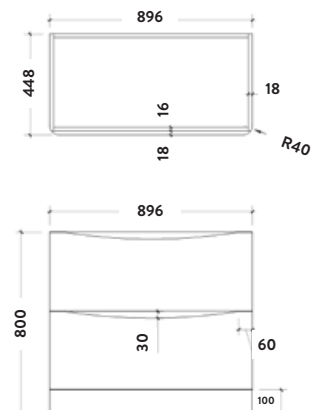

PRODUCT DATA SHEET

Bella 900 Floor Cabinet

Gloss White

Product Code: PAINT-BELLA-900FLOORCAB-GWTE

0330 124 7290

sales@scudo.co.uk - www.scudo.co.uk

Scudo is the trading name of Harrison Bathrooms Ltd. Whilst we endeavour to ensure that the product information is accurate we accept no liability for any information given. All images are for illustration purposes only. Product images and specification are subject to change. Measurement are in millimetres and are nominal.

Product Measurements	
Product Weight:	39.5kg
Product Width:	447mm
Product Height:	800mm
Product Depth:	896mm
Product Length:	N/A
Product Transportation	
Barcode:	5060500643669
Country of Origin:	POL
Comodity Code:	9403609000
Primary Packed Measurements	
Packaged Weight:	41.5kg
Packaged Length:	930mm
Packaged Width:	470mm
Packaged Height:	825mm
Packaging Weight	
Card:	1.55kg
Paper:	N/A
Wood:	N/A
Plastic:	0.002kg
General Information	
Construction Material:	Melamine
Installation Type:	Floor Mounted
Colour/Finish:	Gloss White
Furniture Attributes	
Supplied Fully Assembled:	Yes
Numbers of Drawers:	2
Number of Doors:	0
Soft Close Doors/Drawers:	Yes
Moisture Resistant:	Yes
Internal Shelves:	0
Door Opening Width:	N/A
Draw Opening Distance:	255mm
Advised Concealed Cistern:	N/A
False Draws:	No
Number of False Draws:	N/A
Hinge Location:	N/A
Compatible Furniture Code:	BELLA
Compatible Basin Part Code:	BELLA-900BASIN BELLA-COUNTERTOP-900-GWTE
Handles	
Handle Style:	Recessed Cut Out
Handle Finish:	N/A
Handle Material:	N/A
Number of Handles:	2
Compliance DOP	
HBDOC059 / HBDOC058	

Dimensions

(measurements in mm)

LIFETIME GUARANTEE

We are confident in our products and we want our customer to be, we proudly give a lifetime guarantee on our taps and showers, further details can be found on our website