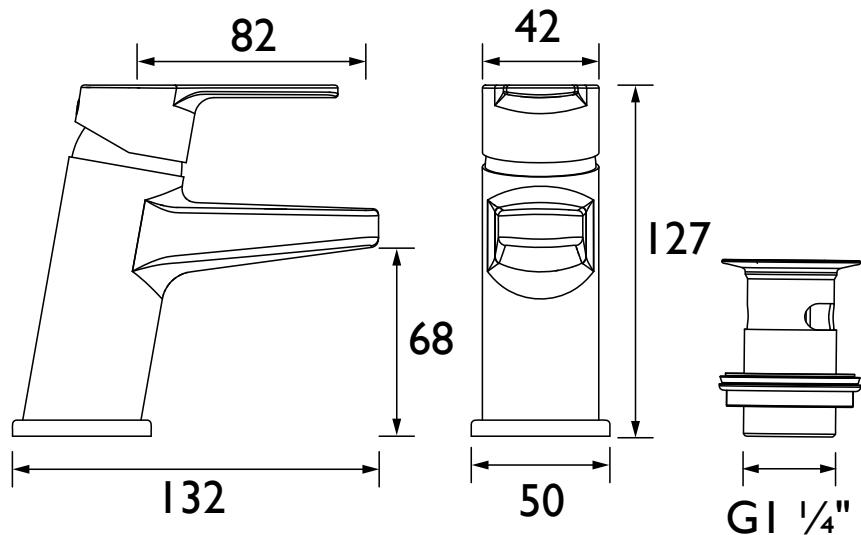

PS2 BAS C

PISA Tap Range Pisa 2 Basin Mixer with Clicker Waste Chrome

Features:

- Long life ceramic cartridge for added durability and ease of use
- Metal fixing nut for added durability
- Includes clicker waste
- Chrome plated to BS EN 248

Product Certifications:

WRAS Certificate No: 1711003
WRAS Expiry Date: 30/11/2022

For more products, visit our website:
<http://www.bristan.com>

Specification

Product Type:	Bathroom Taps
Main Construction Material:	Brass
Mount Type:	Deck Mounted
Handle Type:	Lever Handles
Connection Inlet:	1/2" BSP Flexible Tails
Connection Outlet:	M24 5lpm Aerator
Number of Tap Holes:	1
Valve/Cartridge Type:	35mm Single Lever Cartridge
Plumbing System Requirements:	Suitable for all plumbing systems
Minimum Dynamic Pressure (bar):	0.3 bar
Maximum Dynamic Pressure (bar):	5.0 bar
Maximum Hot Water Temperature °C:	65°C
Maximum Static Pressure (bar):	10 bar
Flow Type:	Single Flow
Isolation Included:	No

Dimensions (measurements in mm)

Flow Rates (l/min)

System Pressure (bar)	0.3	0.5	1	2	3	5
PS2 BAS C (mixed)	5	5	5	5	5	5

TECHNICAL DATA SHEET

BRISTAN

D8