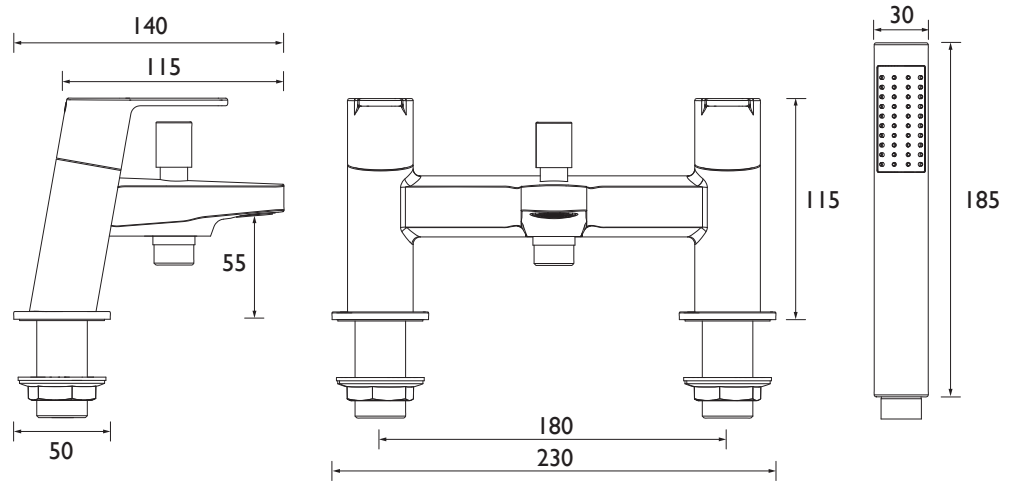

PS2 BSM C

PISA Tap Range Pisa 2 Bath Shower Mixer Chrome

Features:

- Long life and easy to use 1/4 turn ceramic disc valves
- Metal back nuts for added durability
- Includes 1.75m hose, rub-clean anti-limescale handset and wall bracket

Product Certifications:

WRAS Certificate No: 1711023
WRAS Expiry Date: 30/11/2022

For more products, visit our website:
<http://www.bristan.com>

Specification

Product Type:	Bathroom Taps
Main Construction Material:	Brass
Mount Type:	Deck
Handle Type:	Square
Connection Inlet:	3/4" BSP
Connection Outlet:	G 1/2"
Number of Tap Holes:	2
Valve/Cartridge Type:	3/4" Ceramic Disc Valve - 1/4 turn
Plumbing System Requirements:	Suitable for all plumbing systems, ideally balanced
Minimum Dynamic Pressure (bar):	0.3 bar
Maximum Dynamic Pressure (bar):	5 bar
Maximum Hot Water Temperature °C:	65°C
Maximum Static Pressure (bar):	10 bar
Flow Type:	Single
Isolation Included:	No

Dimensions (measurements in mm)

Flow Rates (l/min)

System Pressure (bar)	0.3	0.5	1	2	3	5
Through Bath Filler (mixed)	18.3	23.7	33.5	47.4	58	74.9
Through Handset (mixed)	4.7	6.1	8.7	12.2	15	19.4

TECHNICAL DATA SHEET